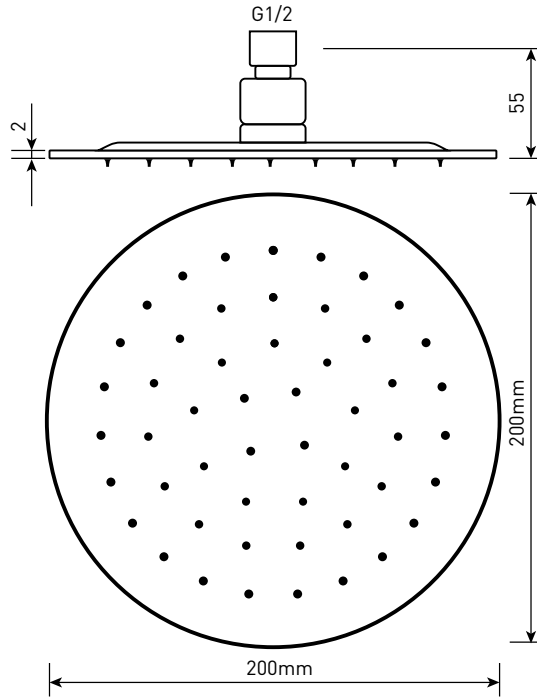

Range: Showering Solutions
Type: Stainless Steel Shower Heads
Code: SH042
Version/Date: v3 08/21

Guarantee/Aftercare: During installation extra care must be taken to avoid damaging the fittings. We provide a guarantee against faulty manufacture or materials (excluding serviceable parts), providing they have been installed, cared for and used in accordance with our instructions and good plumbing practice.