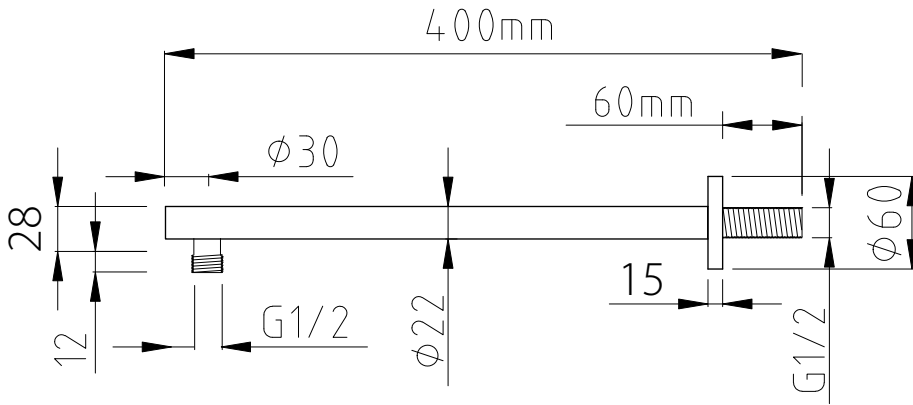

Range: Showering Solutions
Type: Stainless Steel Shower Heads
Code: SH042
Version/Date: v3 08/21

Guarantee/Aftercare: During installation extra care must be taken to avoid damaging the fittings. We provide a guarantee against faulty manufacture or materials (excluding serviceable parts), providing they have been installed, cared for and used in accordance with our instructions and good plumbing practice.