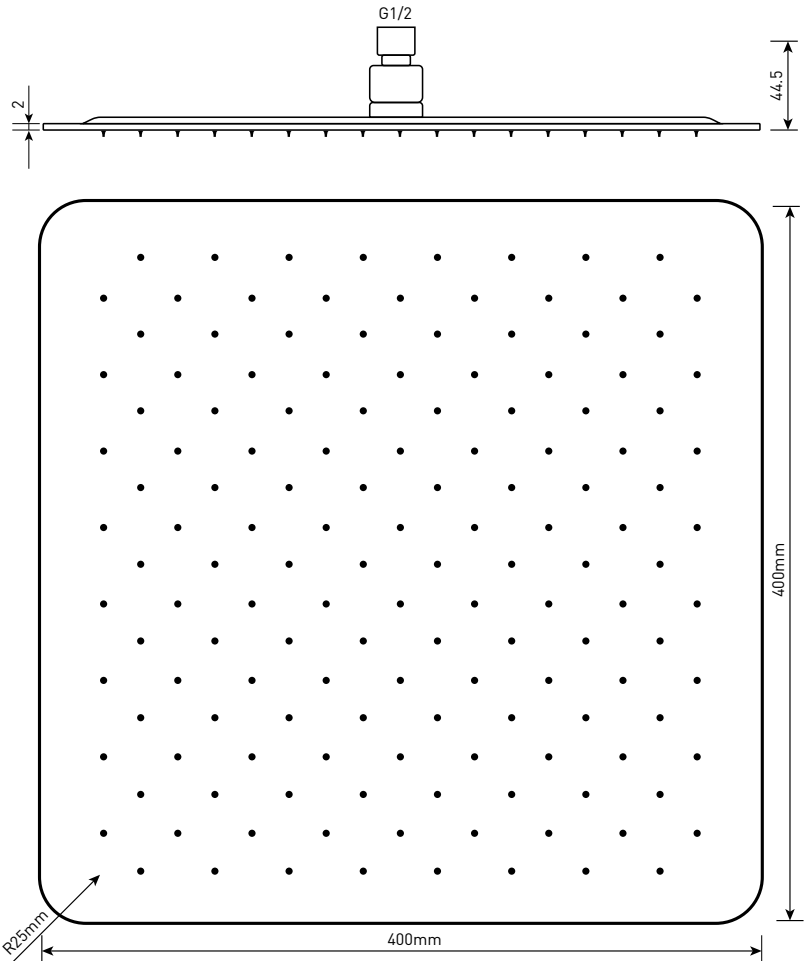

Range: Shower Heads

Type: 400mm Square Head & Ceiling Arm

Code: SH041

Version/Date: v1 07/21

Information:

**Guarantee/Aftercare:** During installation extra care must be taken to avoid damaging the fittings. We provide a guarantee against faulty manufacture or materials (excluding serviceable parts), providing they have been installed, cared for and used in accordance with our instructions and good plumbing practice. We recommend that all brassware is installed to allow access to serviceable parts as we cannot accept responsibility in the event that access is required.