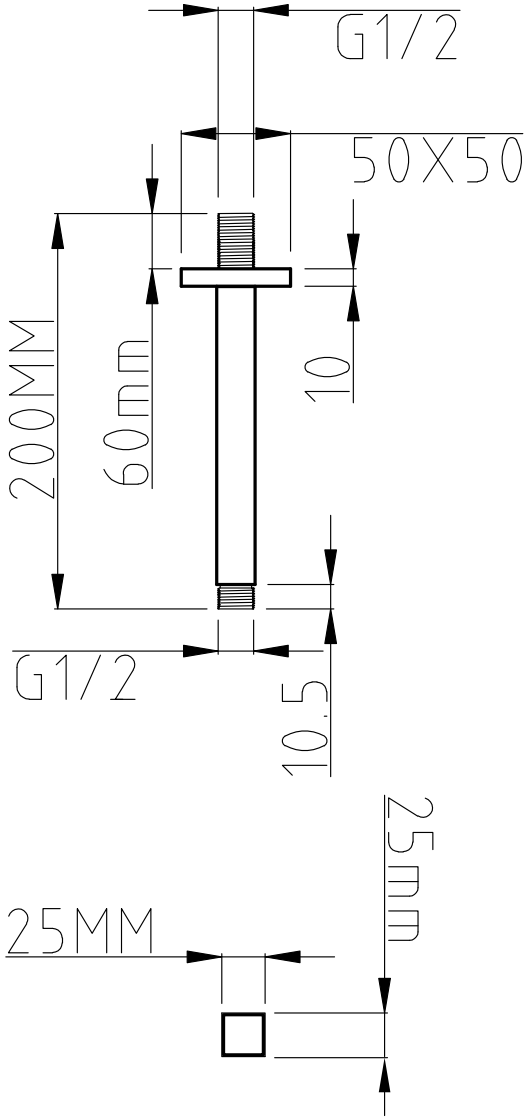

Range: Shower Heads

Type: 400mm Square Head & Ceiling Arm

Code: SH041

Version/Date: v1 07/21

Information:

**Guarantee/Aftercare:** During installation extra care must be taken to avoid damaging the fittings. We provide a guarantee against faulty manufacture or materials (excluding serviceable parts), providing they have been installed, cared for and used in accordance with our instructions and good plumbing practice. We recommend that all brassware is installed to allow access to serviceable parts as we cannot accept responsibility in the event that access is required.