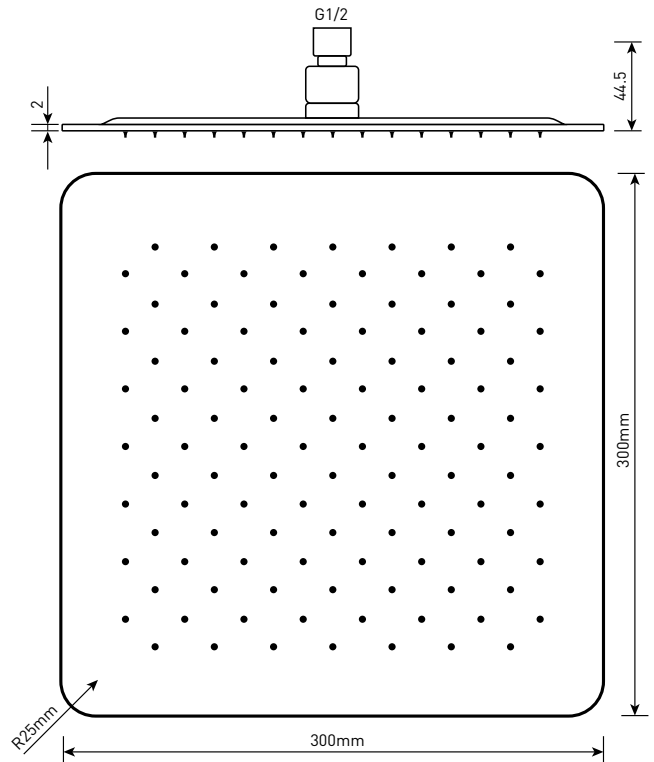

Range: Shower Heads

Type: 300mm Square Head & Ceiling Arm

Code: SH040

Version/Date: v1 07/21

Information:

**Guarantee/Aftercare:** During installation extra care must be taken to avoid damaging the fittings. We provide a guarantee against faulty manufacture or materials (excluding serviceable parts), providing they have been installed, cared for and used in accordance with our instructions and good plumbing practice. We recommend that all brassware is installed to allow access to serviceable parts as we cannot accept responsibility in the event that access is required.