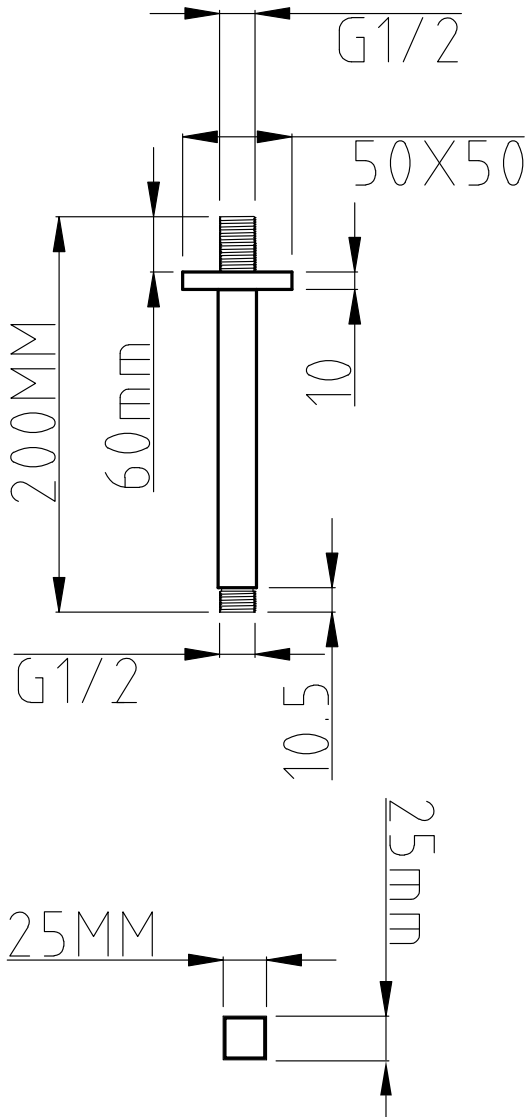

Range: Shower Heads

Type: 300mm Square Head & Ceiling Arm

Code: SH040

Version/Date: v1 07/21

Information:

**Guarantee/Aftercare:** During installation extra care must be taken to avoid damaging the fittings. We provide a guarantee against faulty manufacture or materials (excluding serviceable parts), providing they have been installed, cared for and used in accordance with our instructions and good plumbing practice. We recommend that all brassware is installed to allow access to serviceable parts as we cannot accept responsibility in the event that access is required.