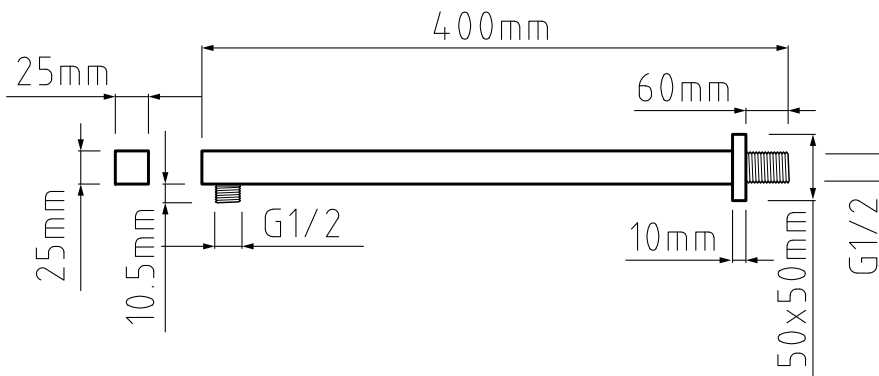

Range: Shower Heads  
 Type: 200mm Head & Wall Arm  
 Code: SH037  
 Version/Date: v1 07/21

Information:

**Guarantee/Aftercare:** During installation extra care must be taken to avoid damaging the fittings. We provide a guarantee against faulty manufacture or materials (excluding serviceable parts), providing they have been installed, cared for and used in accordance with our instructions and good plumbing practice. We recommend that all brassware is installed to allow access to serviceable parts as we cannot accept responsibility in the event that access is required.