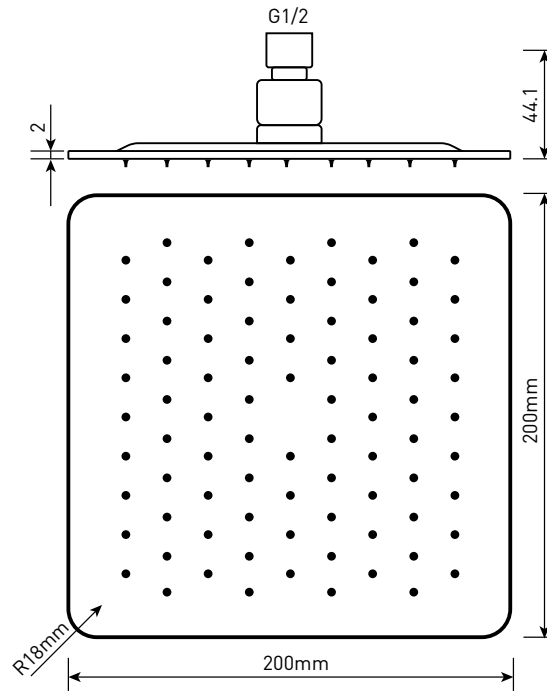

Range: Shower Heads  
 Type: 200mm Head & Wall Arm  
 Code: SH037  
 Version/Date: v1 07/21

Information:

**Guarantee/Aftercare:** During installation extra care must be taken to avoid damaging the fittings. We provide a guarantee against faulty manufacture or materials (excluding serviceable parts), providing they have been installed, cared for and used in accordance with our instructions and good plumbing practice. We recommend that all brassware is installed to allow access to serviceable parts as we cannot accept responsibility in the event that access is required.