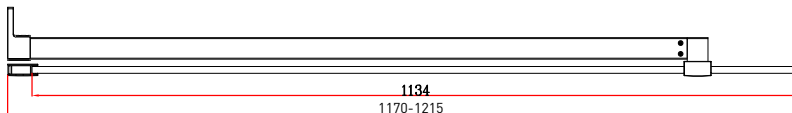

Range: Shower Enclosures

Type: 10mm Panels

Code: S08001 S08002 S08003 S08004 S08005 S08006 S08007 S08008

Version/Date: v2 07/21

S08001

S08002

S08003

S08004

S08005

S08006

S08007

S08008

Information: Easy clean glass, Lifetime guarantee, Tempered safety glass.
Height: 200cm
Includes Support Bar (Not on S08001), T-Connector & Corner Profile

Finishes:

Glass

Guarantee/Aftercare: During installation extra care must be taken to avoid damaging the fittings. We provide a guarantee against faulty manufacture or materials (excluding serviceable parts), providing they have been installed, cared for and used in accordance with our instructions and good plumbing practice.