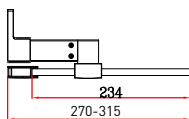

Range: Shower Enclosures

Type: 10mm Panels

Code: S08001 S08002 S08003 S08004 S08005 S08006 S08007 S08008

Version/Date: v2 07/21

S08001

S08002

S08003

S08004

S08005

S08006

S08007

S08008

Information: Easy clean glass, Lifetime guarantee, Tempered safety glass.
Height: 200cm
Includes Support Bar (Not on S08001), T-Connector & Corner Profile

Finishes:

Glass

Guarantee/Aftercare: During installation extra care must be taken to avoid damaging the fittings. We provide a guarantee against faulty manufacture or materials (excluding serviceable parts), providing they have been installed, cared for and used in accordance with our instructions and good plumbing practice.