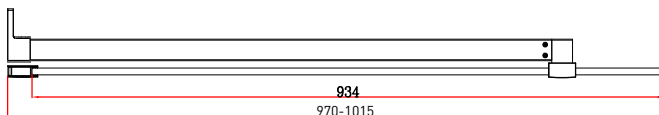

Range: Shower Enclosures

Type: 10mm Panels

Code: S08001 S08002 S08003 S08004 S08005 S08006 S08007 S08008

Version/Date: v2 07/21

S08001

S08002

S08003

S08004

S08005

S08006

S08007

S08008

Information: Easy clean glass, Lifetime guarantee, Tempered safety glass.
Height: 200cm
Includes Support Bar (Not on S08001), T-Connector & Corner Profile

Finishes:

Glass

Guarantee/Aftercare: During installation extra care must be taken to avoid damaging the fittings. We provide a guarantee against faulty manufacture or materials (excluding serviceable parts), providing they have been installed, cared for and used in accordance with our instructions and good plumbing practice.