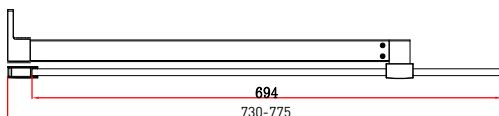

Range: Shower Enclosures

Type: 10mm Panels

Code: S08001 S08002 S08003 S08004 S08005 S08006 S08007 S08008

Version/Date: v2 07/21

S08001

S08002

S08003

S08004

S08005

S08006

S08007

S08008

Information: Easy clean glass, Lifetime guarantee, Tempered safety glass.
Height: 200cm
Includes Support Bar (Not on S08001), T-Connector & Corner Profile

Finishes:

Glass

Guarantee/Aftercare: During installation extra care must be taken to avoid damaging the fittings. We provide a guarantee against faulty manufacture or materials (excluding serviceable parts), providing they have been installed, cared for and used in accordance with our instructions and good plumbing practice.