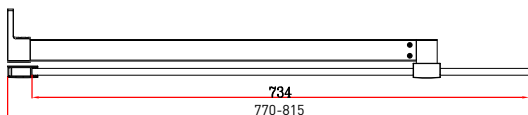

Range: Shower Enclosures

Type: 10mm Panels

Code: S08001 S08002 S08003 S08004 S08005 S08006 S08007 S08008

Version/Date: v2 07/21

S08001

S08002

S08003

S08004

S08005

S08006

S08007

S08008

Information: Easy clean glass, Lifetime guarantee, Tempered safety glass.
Height: 200cm
Includes Support Bar (Not on S08001), T-Connector & Corner Profile

Finishes:

Glass

Guarantee/Aftercare: During installation extra care must be taken to avoid damaging the fittings. We provide a guarantee against faulty manufacture or materials (excluding serviceable parts), providing they have been installed, cared for and used in accordance with our instructions and good plumbing practice.