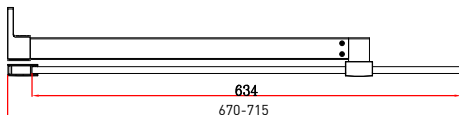

Range: Shower Enclosures

Type: 10mm Panels

Code: S08001 S08002 S08003 S08004 S08005 S08006 S08007 S08008

Version/Date: v2 07/21

S08001

S08002

S08003

S08004

S08005

S08006

S08007

S08008

Information: Easy clean glass, Lifetime guarantee, Tempered safety glass.
Height: 200cm
Includes Support Bar (Not on S08001), T-Connector & Corner Profile

Finishes:

Glass

Guarantee/Aftercare: During installation extra care must be taken to avoid damaging the fittings. We provide a guarantee against faulty manufacture or materials (excluding serviceable parts), providing they have been installed, cared for and used in accordance with our instructions and good plumbing practice.