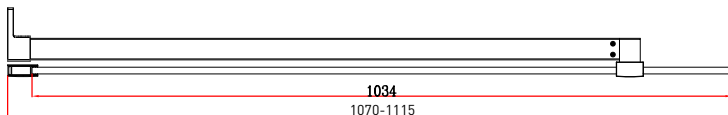

Range: Shower Enclosures

Type: 10mm Panels

Code: S08001 S08002 S08003 S08004 S08005 S08006 S08007 S08008

Version/Date: v2 07/21

S08001

S08002

S08003

S08004

S08005

S08006

S08007

S08008

Information: Easy clean glass, Lifetime guarantee, Tempered safety glass.
Height: 200cm
Includes Support Bar (Not on S08001), T-Connector & Corner Profile

Finishes:

Glass

Guarantee/Aftercare: During installation extra care must be taken to avoid damaging the fittings. We provide a guarantee against faulty manufacture or materials (excluding serviceable parts), providing they have been installed, cared for and used in accordance with our instructions and good plumbing practice.