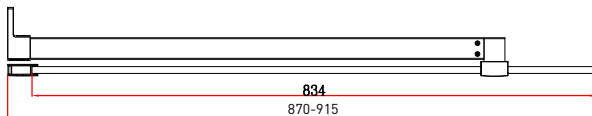

Range: Shower Enclosures

Type: 10mm Panels

Code: S08001 S08002 S08003 S08004 S08005 S08006 S08007 S08008

Version/Date: v2 07/21

S08001

S08002

S08003

S08004

S08005

S08006

S08007

S08008

Information: Easy clean glass, Lifetime guarantee, Tempered safety glass.
Height: 200cm
Includes Support Bar (Not on S08001), T-Connector & Corner Profile

Finishes:

Glass

Guarantee/Aftercare: During installation extra care must be taken to avoid damaging the fittings. We provide a guarantee against faulty manufacture or materials (excluding serviceable parts), providing they have been installed, cared for and used in accordance with our instructions and good plumbing practice.