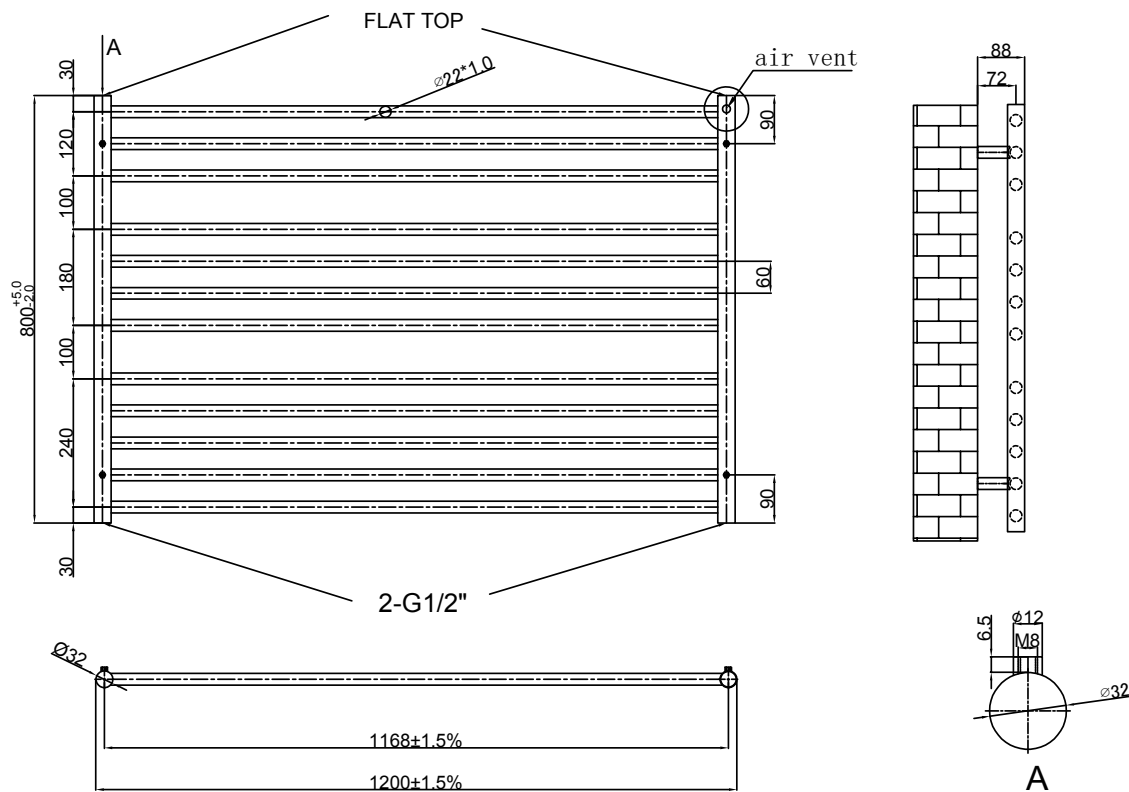

Range: Radiators
Type: Athena
Code: RA324
Version/Date: v1 04/24

600 x 1200 Image Shown

Information:

Height	Width	Pipe Centres	Wall to Pipe Centres	Watts	BTU's
800	1200	1168	87	590	2020

This product is designed as a warmer of dry towels. Placing wet towels or garments on this product may result in the deterioration of the surface finish.