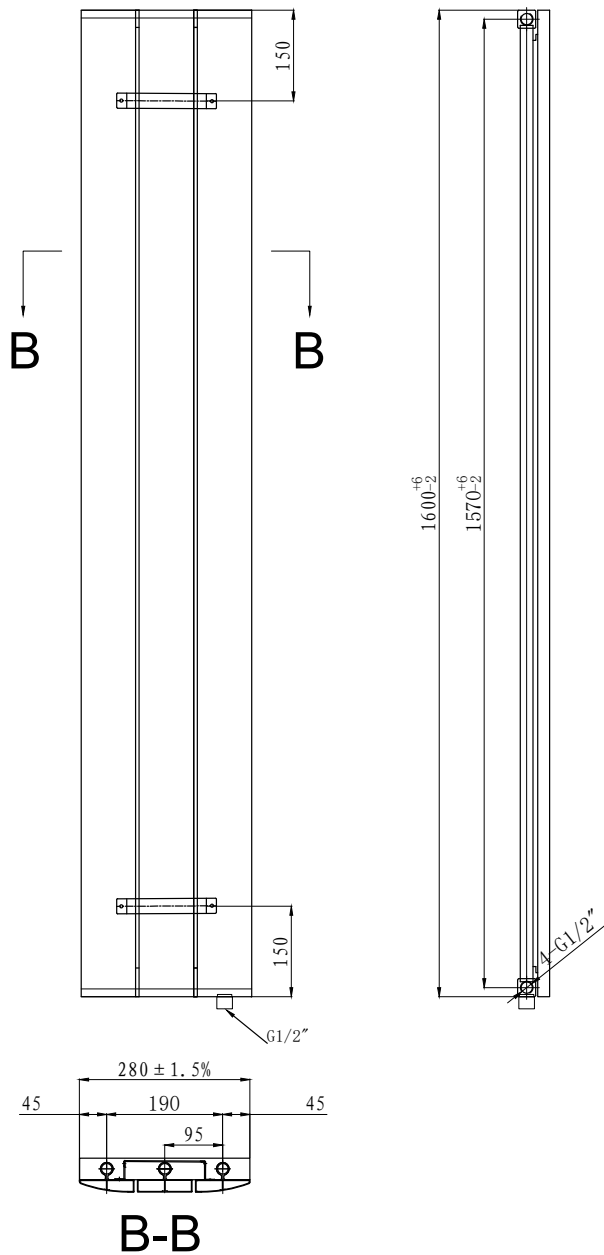

Range: Radiators

Type: Vega

Code: RA250 RA251 RA255 RA263 RA256 RA262 RA259 RA257 RA258

Version/Date: v7 06/26

Information:

This product is designed as a warmer of dry towels. Placing wet towels or garments on this product may result in the deterioration of the surface finish.