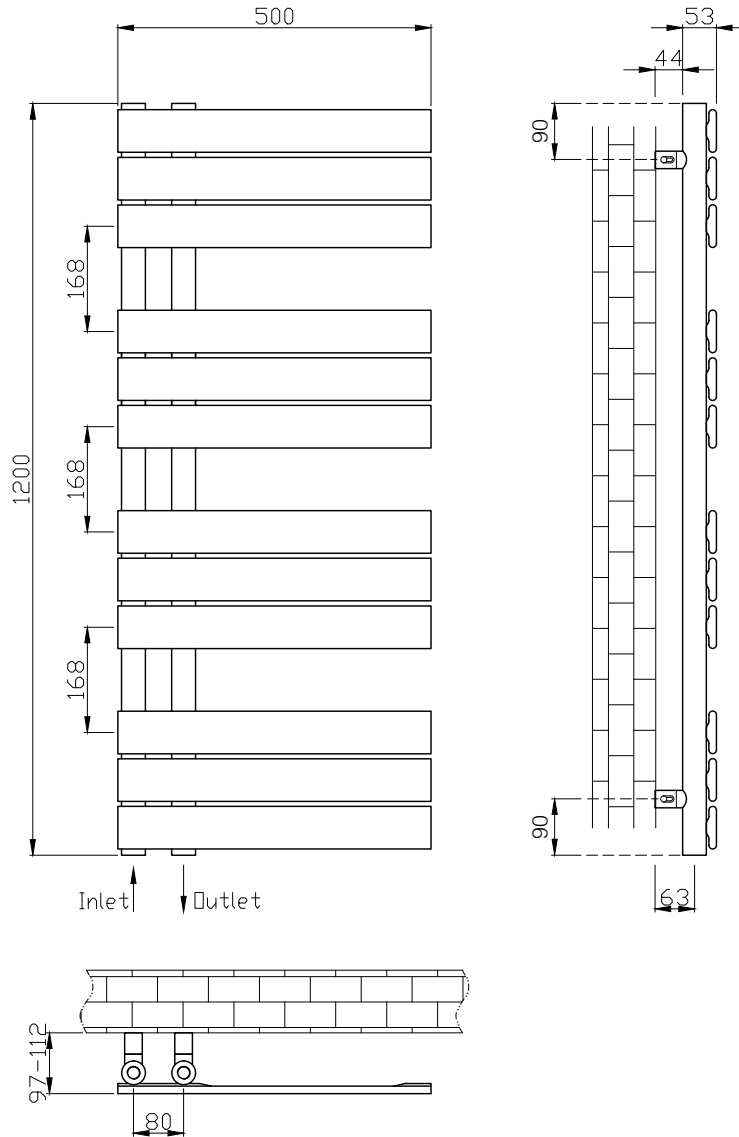

Range: Radiators

Type: Carla Curved

Code: RA191 RA193 RA197 RA199 TR131

Version/Date: v6 06/24

NOTE: This product is reversible.

This product cannot be used with valves VA013/VA014

Guarantee/Aftercare: During installation extra care must be taken to avoid damaging the fittings. We provide a guarantee against faulty manufacture or materials (excluding serviceable parts), providing they have been installed, cared for and used in accordance with our instructions and good plumbing practice. All products installed in a commercial environment carry a 12 month guarantee. We cannot be held responsible for the use of incorrect dimensions shown for first fix without the actual products on site. All dimensions stated are nominal and are subject to manufacturing tolerances.