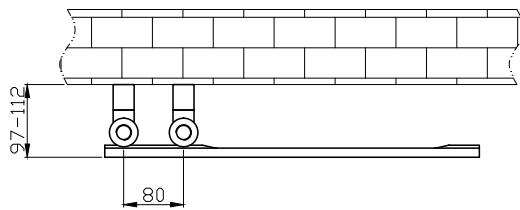

Range:	Radiators
Type:	Carla Curved
Code:	RA190 RA192 RA196 RA198 TR130
Version/Date:	v5 05/21

NOTE: This product is reversible.
This product cannot be used with valves VA013/VA014

Guarantee/Aftercare: During installation extra care must be taken to avoid damaging the fittings. We provide a guarantee against faulty manufacture or materials (excluding serviceable parts), providing they have been installed, cared for and used in accordance with our instructions and good plumbing practice. All products installed in a commercial environment carry a 12 month guarantee. We cannot be held responsible for the use of incorrect dimensions shown for first fix without the actual products on site. All dimensions stated are nominal and are subject to manufacturing tolerances.