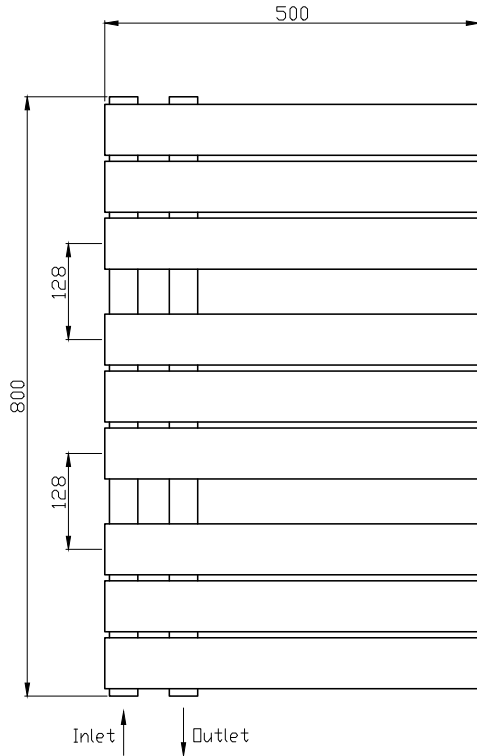

Range:	Radiators
Type:	Carla Curved
Code:	RA190 RA192 RA196 RA198 TR130
Version/Date:	v5 05/21

NOTE: This product is reversible.
This product cannot be used with valves VA013/VA014

Guarantee/Aftercare: During installation extra care must be taken to avoid damaging the fittings. We provide a guarantee against faulty manufacture or materials (excluding serviceable parts), providing they have been installed, cared for and used in accordance with our instructions and good plumbing practice. All products installed in a commercial environment carry a 12 month guarantee. We cannot be held responsible for the use of incorrect dimensions shown for first fix without the actual products on site. All dimensions stated are nominal and are subject to manufacturing tolerances.