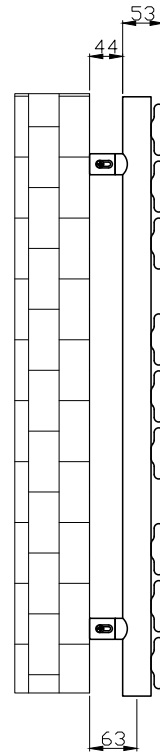

Range:	Radiators
Type:	Carla Curved
Code:	RA190 RA192 RA196 RA198 TR130
Version/Date:	v5 05/21

NOTE: This product is reversible.
This product cannot be used with valves VA013/VA014

Guarantee/Aftercare: During installation extra care must be taken to avoid damaging the fittings. We provide a guarantee against faulty manufacture or materials (excluding serviceable parts), providing they have been installed, cared for and used in accordance with our instructions and good plumbing practice. All products installed in a commercial environment carry a 12 month guarantee. We cannot be held responsible for the use of incorrect dimensions shown for first fix without the actual products on site. All dimensions stated are nominal and are subject to manufacturing tolerances.