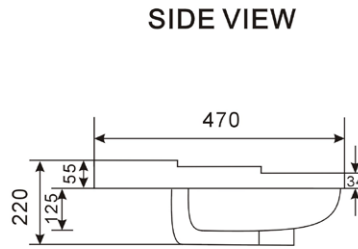

Range: Balmoral Furniture
 Type: 60 Floor Standing Unit & Basin
 Code: NB03PBT NB03YXT NB03HGT
 Version/Date: v1 01/24

Unit Colours:

Guarantee/Aftercare: During installation extra care must be taken to avoid damaging the fittings. We provide a guarantee against faulty manufacture or materials (excluding serviceable parts), providing they have been installed, cared for and used in accordance with our instructions and good plumbing practice.