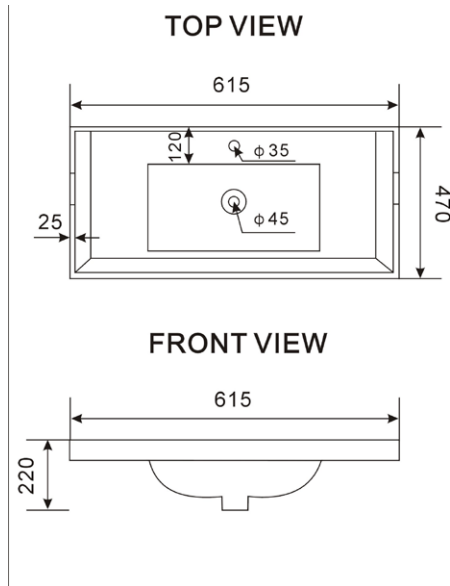

Range: Balmoral Furniture
 Type: 60 Floor Standing Unit & Basin
 Code: NB03PBT NB03YXT NB03HGT
 Version/Date: v1 01/24

Unit Colours:

Guarantee/Aftercare: During installation extra care must be taken to avoid damaging the fittings. We provide a guarantee against faulty manufacture or materials (excluding serviceable parts), providing they have been installed, cared for and used in accordance with our instructions and good plumbing practice.