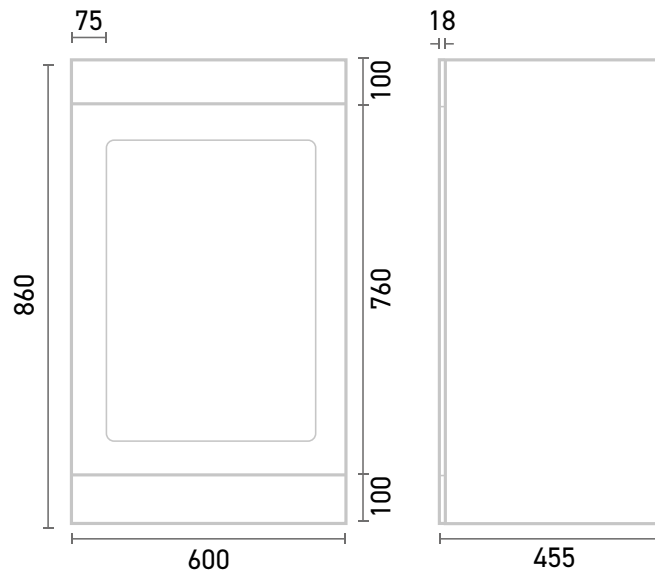

Range: Balmoral Furniture
 Type: 60 Floor Standing Unit & Basin
 Code: NB03PBT NB03YXT NB03HGT
 Version/Date: v1 01/24

Unit Colours:

Guarantee/Aftercare: During installation extra care must be taken to avoid damaging the fittings. We provide a guarantee against faulty manufacture or materials (excluding serviceable parts), providing they have been installed, cared for and used in accordance with our instructions and good plumbing practice.