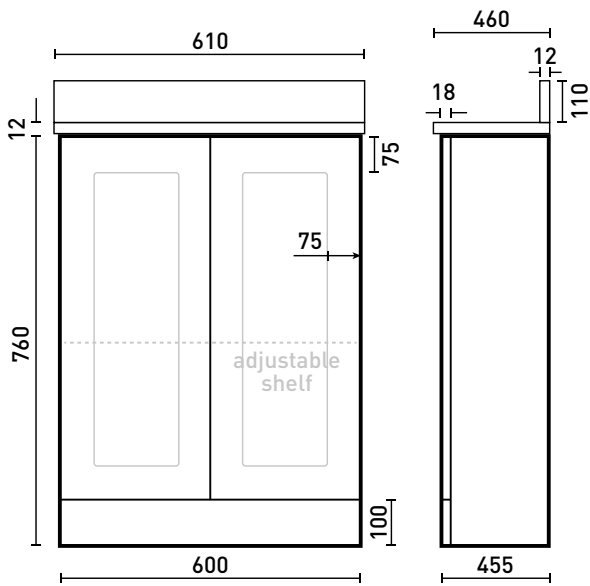

Range: Balmoral Furniture

Type: 2 Door Washstand with Worktop & Basin

Code: N141666 N141766 N141866 N141966 N141666 N141766 N141866 N141968

Version/Date: v1 07/21

Guarantee/Aftercare: During installation extra care must be taken to avoid damaging the fittings. We provide a guarantee against faulty manufacture or materials (excluding serviceable parts), providing they have been installed, cared for and used in accordance with our instructions and good plumbing practice. We recommend that all brassware is installed to allow access to serviceable parts as we cannot accept responsibility in the event that access is required.