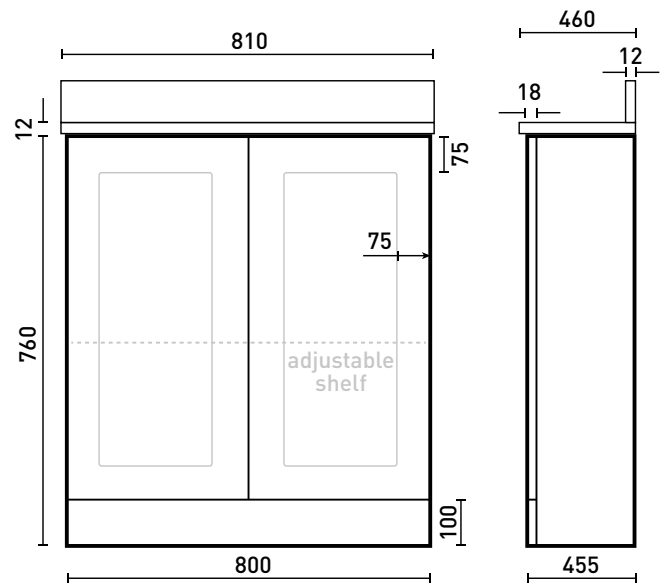

Range: Balmoral Furniture

Type: 2 Door Washstand with Worktop & Basin

Code: N141666 N141766 N141866 N141966 N141666 N141766 N141866 N141968

Version/Date: v1 07/21

Guarantee/Aftercare: During installation extra care must be taken to avoid damaging the fittings. We provide a guarantee against faulty manufacture or materials (excluding serviceable parts), providing they have been installed, cared for and used in accordance with our instructions and good plumbing practice. We recommend that all brassware is installed to allow access to serviceable parts as we cannot accept responsibility in the event that access is required.