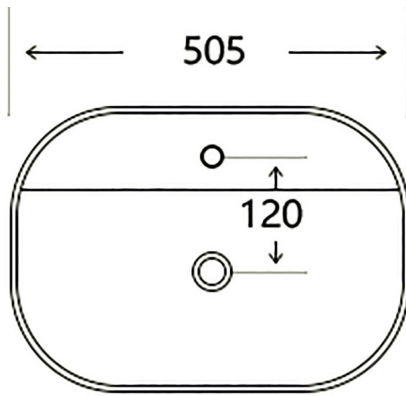

Range: Balmoral Furniture

Type: 2 Door Washstand with Worktop & Basin

Code: N141666 N141766 N141866 N141966 N141666 N141766 N141866 N141968

Version/Date: v1 07/21

Guarantee/Aftercare: During installation extra care must be taken to avoid damaging the fittings. We provide a guarantee against faulty manufacture or materials (excluding serviceable parts), providing they have been installed, cared for and used in accordance with our instructions and good plumbing practice. We recommend that all brassware is installed to allow access to serviceable parts as we cannot accept responsibility in the event that access is required.