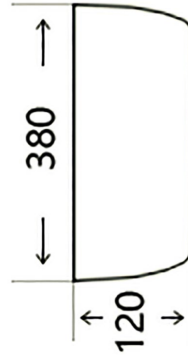

Range: Balmoral Furniture

Type: 2 Door Washstand with Worktop & Basin

Code: N141666 N141766 N141866 N141966 N141666 N141766 N141866 N141968

Version/Date: v1 07/21

Guarantee/Aftercare: During installation extra care must be taken to avoid damaging the fittings. We provide a guarantee against faulty manufacture or materials (excluding serviceable parts), providing they have been installed, cared for and used in accordance with our instructions and good plumbing practice. We recommend that all brassware is installed to allow access to serviceable parts as we cannot accept responsibility in the event that access is required.