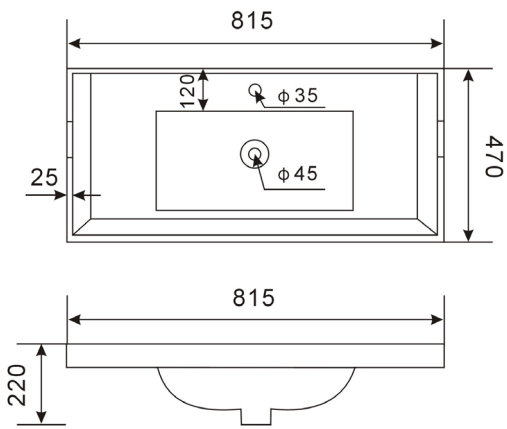

Range: **Balmoral Furniture**
 Type: **2 Door Unit with Ceramic Basin**
 Code: **N141659 N141759 N141859 N141959 N141660 N141760 N141860 N141960**
 Version/Date: **v1 07/21**

600 Basin

800 Basin

Furniture Unit only