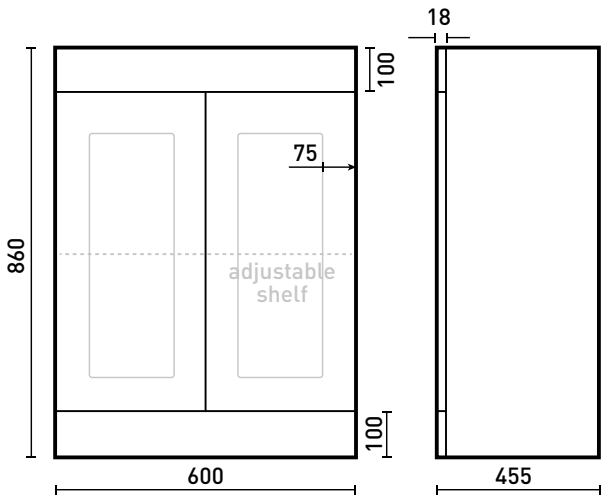

Range: **Balmoral Furniture**
 Type: **2 Door Unit with Ceramic Basin**
 Code: **N141659 N141759 N141859 N141959 N141660 N141760 N141860 N141960**
 Version/Date: **v1 07/21**

600 Basin

800 Basin

Furniture Unit only