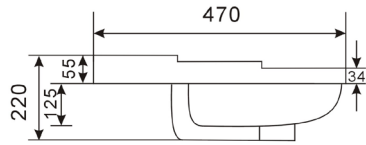

Range: **Balmoral Furniture**
 Type: **2 Door Unit with Ceramic Basin**
 Code: **N141659 N141759 N141859 N141959 N141660 N141760 N141860 N141960**
 Version/Date: **v1 07/21**

600 Basin

800 Basin

Furniture Unit only