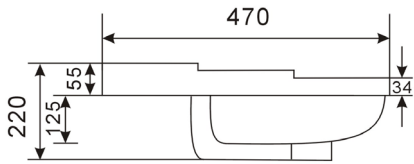

Range: **Balmoral Furniture**
 Type: **2 Door Unit with Ceramic Basin**
 Code: **N141659 N141759 N141859 N141959 N141660 N141760 N141860 N141960**
 Version/Date: **v1 07/21**

600 Basin

800 Basin

Furniture Unit only