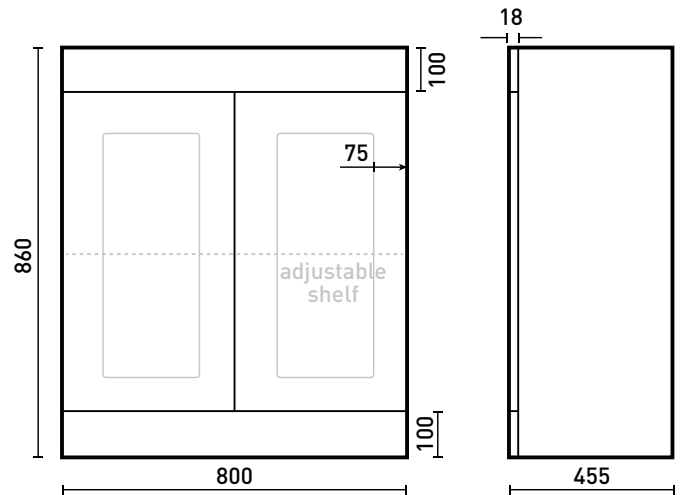

Range: **Balmoral Furniture**
 Type: **2 Door Unit with Ceramic Basin**
 Code: **N141659 N141759 N141859 N141959 N141660 N141760 N141860 N141960**
 Version/Date: **v1 07/21**

600 Basin

800 Basin

Furniture Unit only