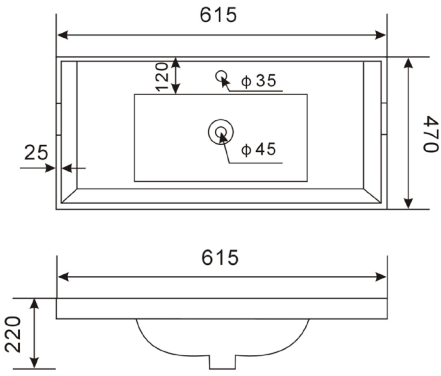

Range: **Balmoral Furniture**
 Type: **2 Door Unit with Ceramic Basin**
 Code: **N141659 N141759 N141859 N141959 N141660 N141760 N141860 N141960**
 Version/Date: **v1 07/21**

600 Basin

800 Basin

Furniture Unit only