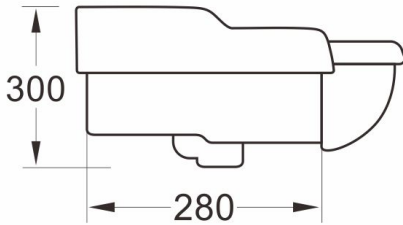

Range: Balmoral Furniture

Type: 2 Door Semi Recess Unit with Basin

Code: N141637 N141737 N141837 N141937

Version/Date: v1 07/21

Guarantee/Aftercare: During installation extra care must be taken to avoid damaging the fittings. We provide a guarantee against faulty manufacture or materials (excluding serviceable parts), providing they have been installed, cared for and used in accordance with our instructions and good plumbing practice. We recommend that all brassware is installed to allow access to serviceable parts as we cannot accept responsibility in the event that access is required.