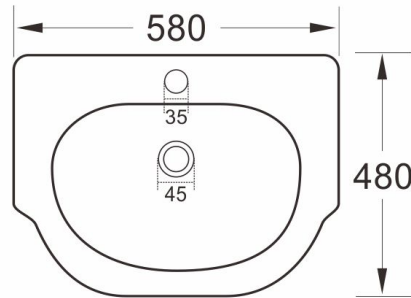

Range: Balmoral Furniture

Type: 2 Door Semi Recess Unit with Basin

Code: N141637 N141737 N141837 N141937

Version/Date: v1 07/21

Guarantee/Aftercare: During installation extra care must be taken to avoid damaging the fittings. We provide a guarantee against faulty manufacture or materials (excluding serviceable parts), providing they have been installed, cared for and used in accordance with our instructions and good plumbing practice. We recommend that all brassware is installed to allow access to serviceable parts as we cannot accept responsibility in the event that access is required.