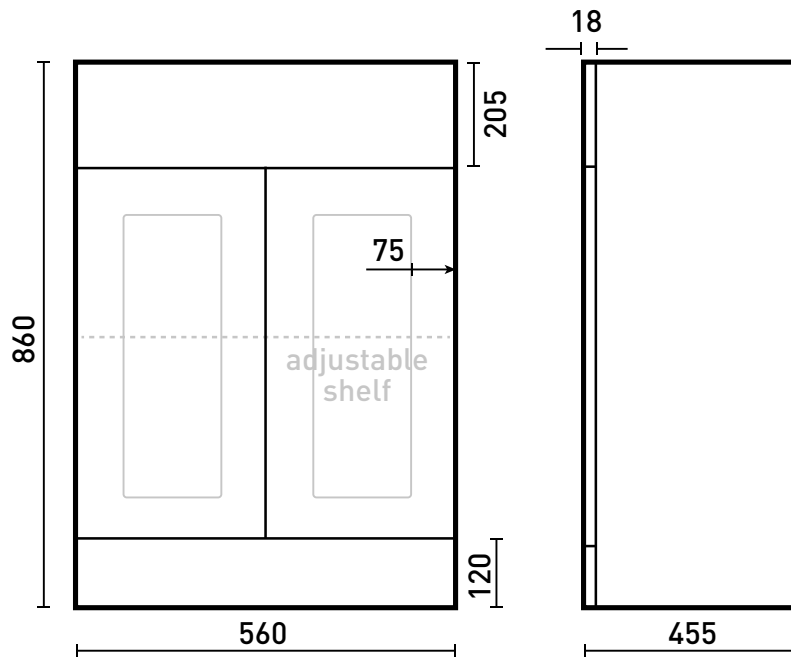

Range: Balmoral Furniture

Type: 2 Door Semi Recess Unit with Basin

Code: N141637 N141737 N141837 N141937

Version/Date: v1 07/21

Guarantee/Aftercare: During installation extra care must be taken to avoid damaging the fittings. We provide a guarantee against faulty manufacture or materials (excluding serviceable parts), providing they have been installed, cared for and used in accordance with our instructions and good plumbing practice. We recommend that all brassware is installed to allow access to serviceable parts as we cannot accept responsibility in the event that access is required.