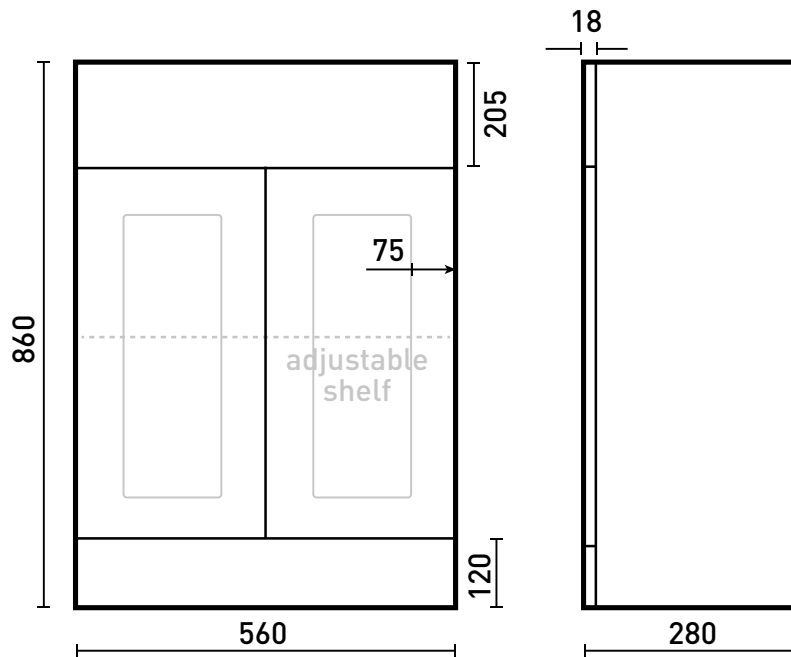

Range: Balmoral Furniture

Type: 2 Door Semi Recess Unit with Basin

Code: N141637 N141737 N141837 N141937

Version/Date: v2 01/22

Guarantee/Aftercare: During installation extra care must be taken to avoid damaging the fittings. We provide a guarantee against faulty manufacture or materials (excluding serviceable parts), providing they have been installed, cared for and used in accordance with our instructions and good plumbing practice. We recommend that all brassware is installed to allow access to serviceable parts as we cannot accept responsibility in the event that access is required.