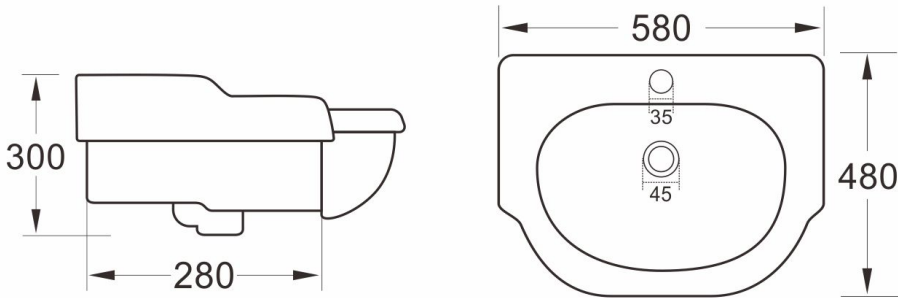

Range: Balmoral Furniture

Type: 2 Door Semi Recess Unit with Basin

Code: N141637 N141737 N141837 N141937

Version/Date: v2 01/22

Guarantee/Aftercare: During installation extra care must be taken to avoid damaging the fittings. We provide a guarantee against faulty manufacture or materials (excluding serviceable parts), providing they have been installed, cared for and used in accordance with our instructions and good plumbing practice. We recommend that all brassware is installed to allow access to serviceable parts as we cannot accept responsibility in the event that access is required.