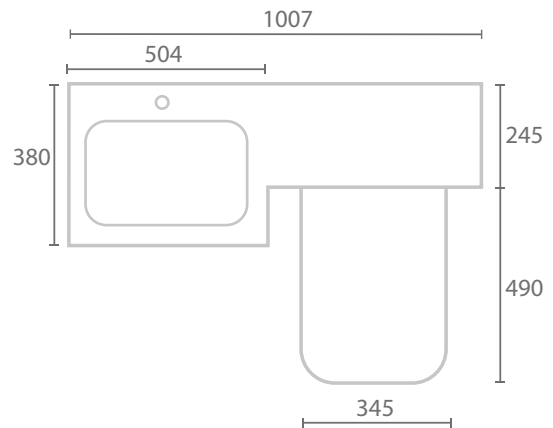

Range: Furniture

Type: Style L-Suite

Code: N120130 N120230 N120330 N120430 N120530 N120730 LH/RH

Version/Date: v4 02/21

LH version shown
RH version has drawer unit on right

Information:

Basin unit
WC unit
One piece basin/WC top
Dual flush concealed cistern
Style BTW pan & soft-close seat
Soft-close drawers