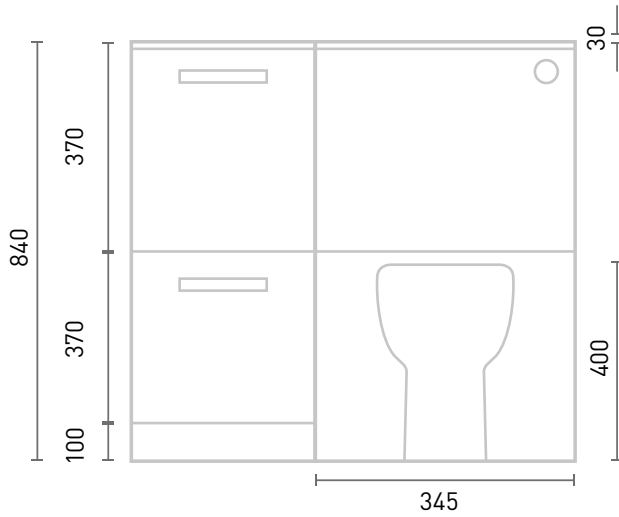

Range: Furniture

Type: Style L-Suite

Code: N120130 N120230 N120330 N120430 N120530 N120730 LH/RH

Version/Date: v4 02/21

LH version shown
RH version has drawer unit on right

Information:

Basin unit
WC unit
One piece basin/WC top
Dual flush concealed cistern
Style BTW pan & soft-close seat
Soft-close drawers