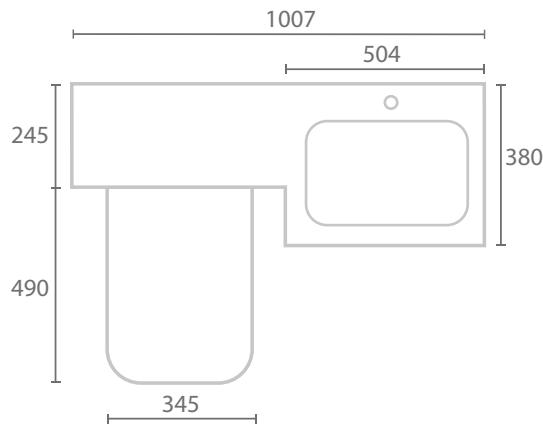

Range: Furniture

Type: Style L-Suite

Code: N120130 N120230 N120330 N120430 N120530 N120730 LH/RH

Version/Date: v4 02/21

LH version shown
RH version has drawer unit on right

Information:

Basin unit
WC unit
One piece basin/WC top
Dual flush concealed cistern
Style BTW pan & soft-close seat
Soft-close drawers