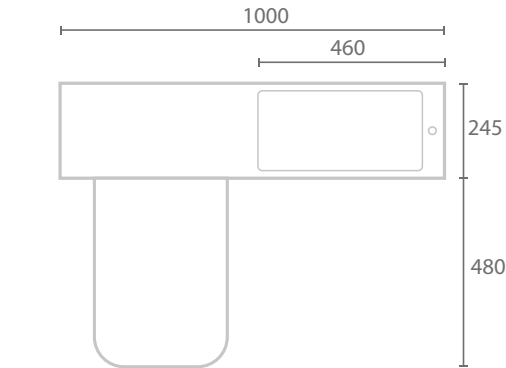

Range: Furniture

Type: Style I Suite

Code: N110130 N110230 N110330 N110430 N110530 N110730 LH/RH

Version/Date: v3 02/21

Information:

Basin unit
WC unit
One piece basin/WC top
Dual flush concealed cistern
Style BTW pan & soft-close seat
Reversible design