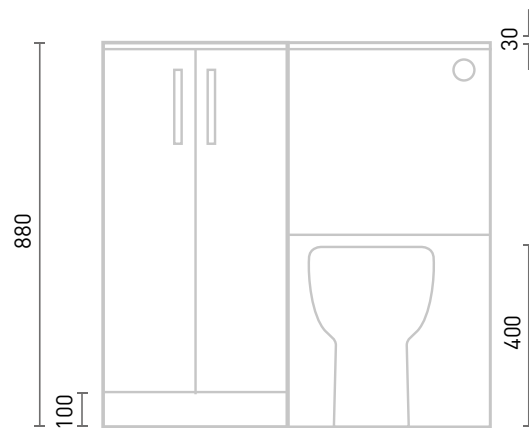

Range: Furniture

Type: Style I Suite

Code: N110130 N110230 N110330 N110430 N110530 N110730 LH/RH

Version/Date: v3 02/21

Information:

Basin unit
WC unit
One piece basin/WC top
Dual flush concealed cistern
Style BTW pan & soft-close seat
Reversible design