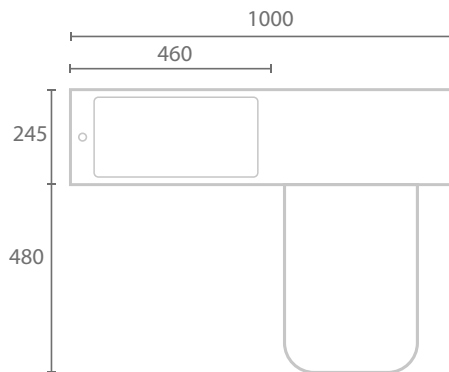

Range: Furniture

Type: Style I Suite

Code: N110130 N110230 N110330 N110430 N110530 N110730 LH/RH

Version/Date: v3 02/21

Information:

Basin unit
WC unit
One piece basin/WC top
Dual flush concealed cistern
Style BTW pan & soft-close seat
Reversible design