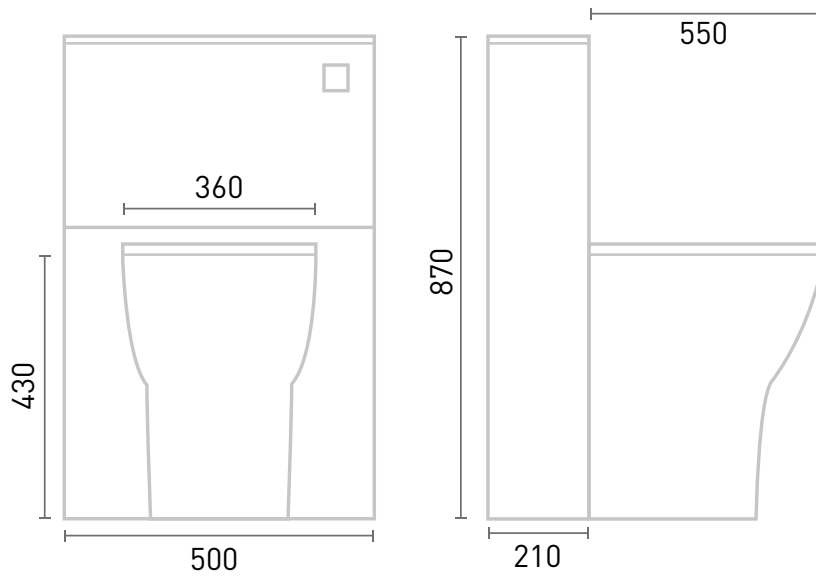

Range: Furniture

Type: Reno Back to Wall

Code: N100183AM N100483AM N100583AM N100783AM

Version/Date: v3 09/21

Information:

Colour Co-Ordinated Worktop
Includes Cistern

Guarantee/Aftercare: During installation extra care must be taken to avoid damaging the fittings. We provide a guarantee against faulty manufacture or materials (excluding serviceable parts), providing they have been installed, cared for and used in accordance with our instructions and good plumbing practice.