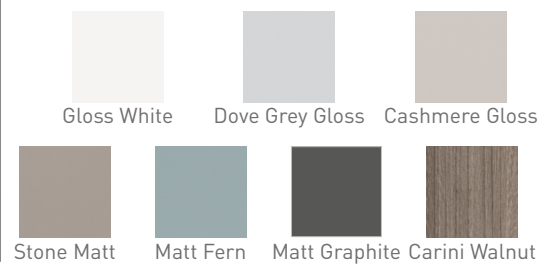

Unit Finishes:

Phoenix Whirlpools Ltd. Unit 8, Leeds 27 Industrial Estate, Bruntcliffe Ave. Morley, Leeds LS27 0LL

Tel: 0113 201 2260 Email: sales@phoenix-uk.com Web: www.phoenix-uk.com