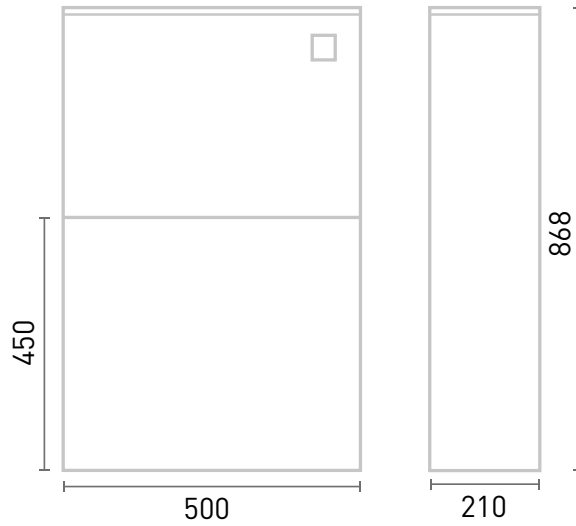

Range:	Furniture
Type:	Konnex Back to Wall
Code:	N100183-N100783
Version/Date:	v3 09/21

Information:

Solid surface worktops available
Includes Cistern

Guarantee/Aftercare: During installation extra care must be taken to avoid damaging the fittings. We provide a guarantee against faulty manufacture or materials (excluding serviceable parts), providing they have been installed, cared for and used in accordance with our instructions and good plumbing practice.