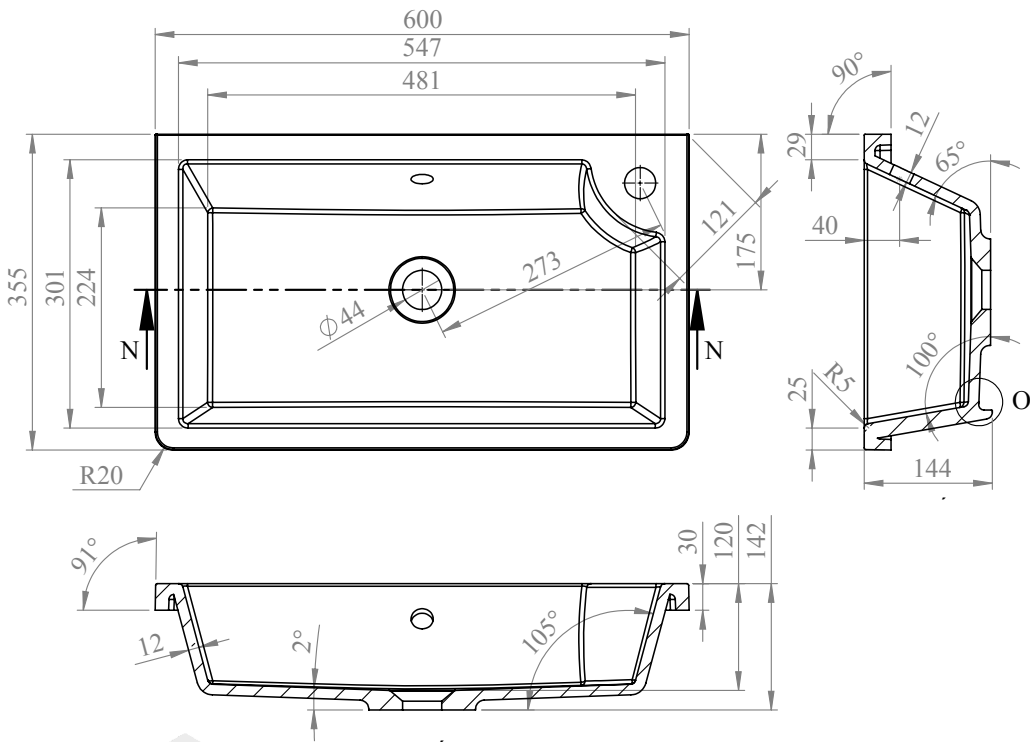

Range: Arno Furniture
 Type: 60 Floor Standing 2 Drawer Unit & Mineral Cast Basin
 Code: N080126TH N080426TH N080526TH N080726TH
 Version/Date: v2 05/22

Information:

Unit Colours:

Guarantee/Aftercare: During installation extra care must be taken to avoid damaging the fittings. We provide a guarantee against faulty manufacture or materials (excluding serviceable parts), providing they have been installed, cared for and used in accordance with our instructions and good plumbing practice.