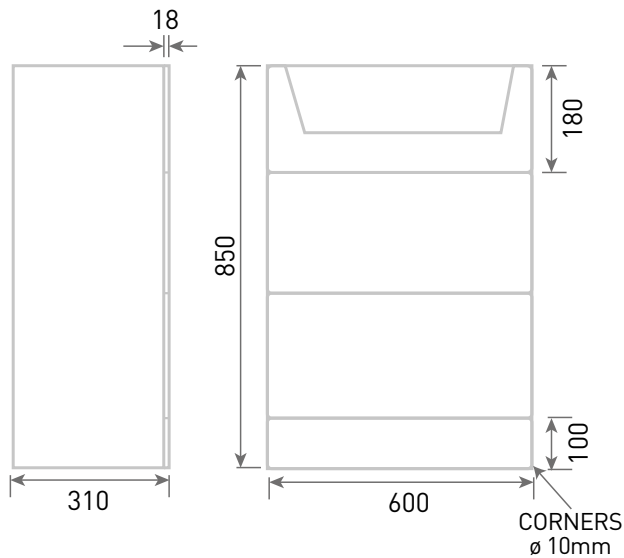

Range: Arno Furniture
 Type: 60 Floor Standing 2 Drawer Unit & Mineral Cast Basin
 Code: N080126TH N080426TH N080526TH N080726TH
 Version/Date: v2 05/22

Information:

Unit Colours:

Guarantee/Aftercare: During installation extra care must be taken to avoid damaging the fittings. We provide a guarantee against faulty manufacture or materials (excluding serviceable parts), providing they have been installed, cared for and used in accordance with our instructions and good plumbing practice.