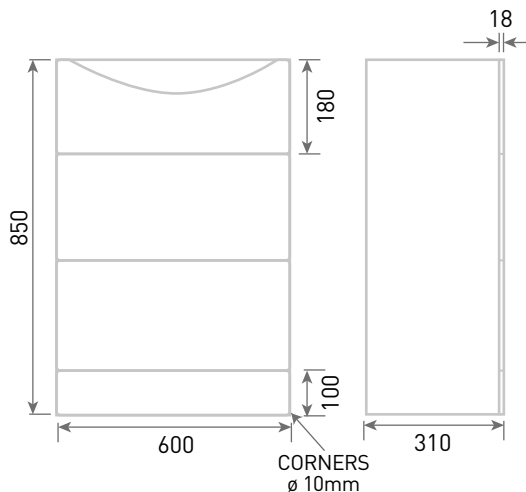

Range: Reno Furniture

Type: 60 Floor Standing 2 Drawer Unit & Mineral Cast Basin

Code: N070126TH N070426TH N070526TH N070726TH

Version/Date: v2 05/22

Information:

Unit Colours:

Guarantee/Aftercare: During installation extra care must be taken to avoid damaging the fittings. We provide a guarantee against faulty manufacture or materials (excluding serviceable parts), providing they have been installed, cared for and used in accordance with our instructions and good plumbing practice.