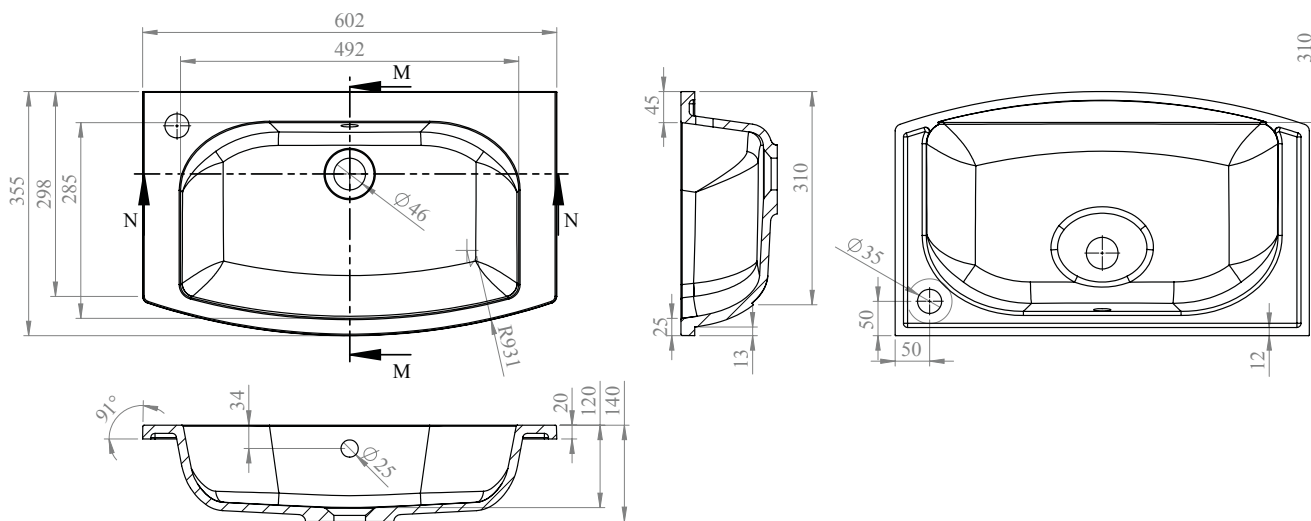

Range: Reno Furniture

Type: 60 Floor Standing 2 Drawer Unit & Mineral Cast Basin

Code: N070126TH N070426TH N070526TH N070726TH

Version/Date: v2 05/22

Information:

Unit Colours:

Guarantee/Aftercare: During installation extra care must be taken to avoid damaging the fittings. We provide a guarantee against faulty manufacture or materials (excluding serviceable parts), providing they have been installed, cared for and used in accordance with our instructions and good plumbing practice.