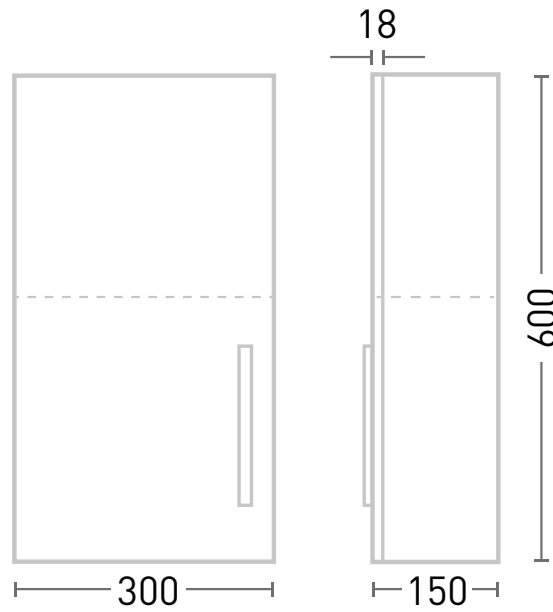

Range: Furniture

Type: Liri Semi Column

Code: N060180 N060480 N060580 N060780

Version/Date: v1 06/21

Information:

Glass Shelf
Universal Opening

Guarantee/Aftercare: During installation extra care must be taken to avoid damaging the fittings. We provide a guarantee against faulty manufacture or materials (excluding serviceable parts), providing they have been installed, cared for and used in accordance with our instructions and good plumbing practice.