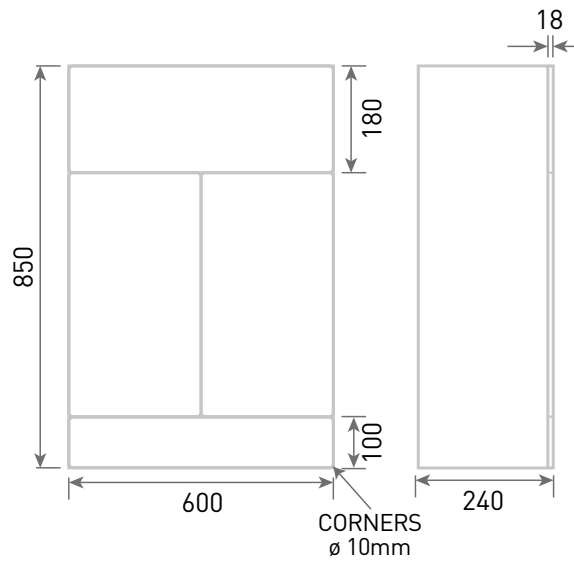

PHOENIX

THE RETAIL BRAND

TECHNICAL DATA SHEET

Range: Liri Furniture

Type: 60 Floor Standing 2 Door Unit & Mineral Cast Basin

Code: N060166TH N060466TH N060566TH N060766TH

Version/Date: v2 05/22

Information: