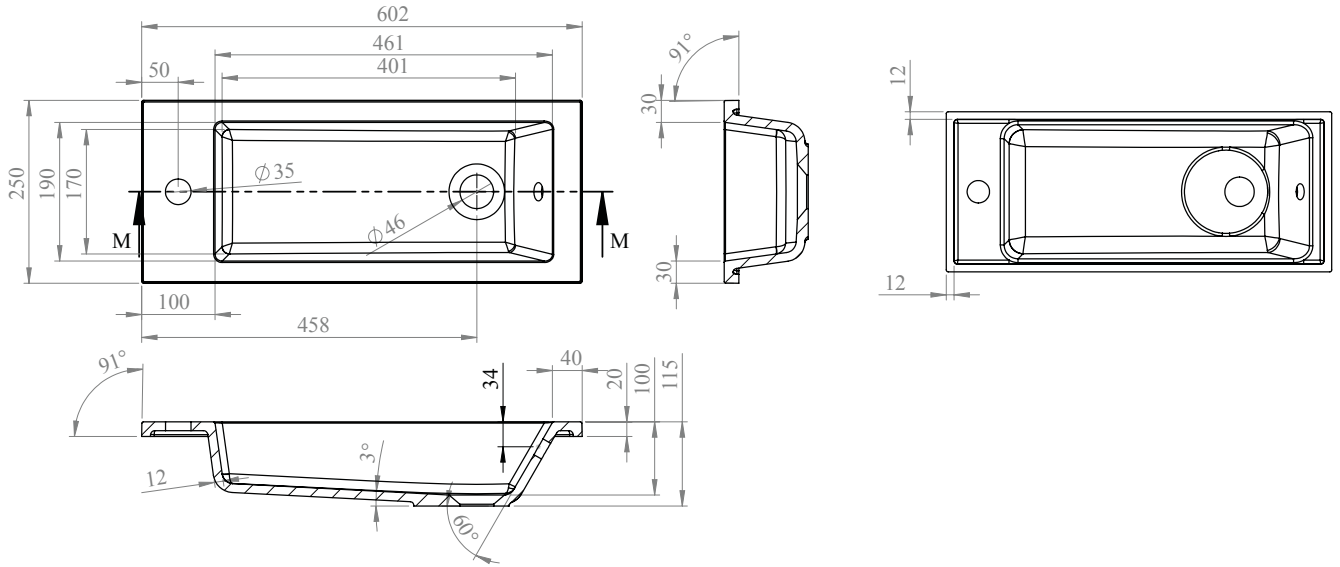

PHOENIX

THE RETAIL BRAND

TECHNICAL DATA SHEET

Range: Liri Furniture

Type: 60 Floor Standing 2 Door Unit & Mineral Cast Basin

Code: N060166TH N060466TH N060566TH N060766TH

Version/Date: v2 05/22

Information: