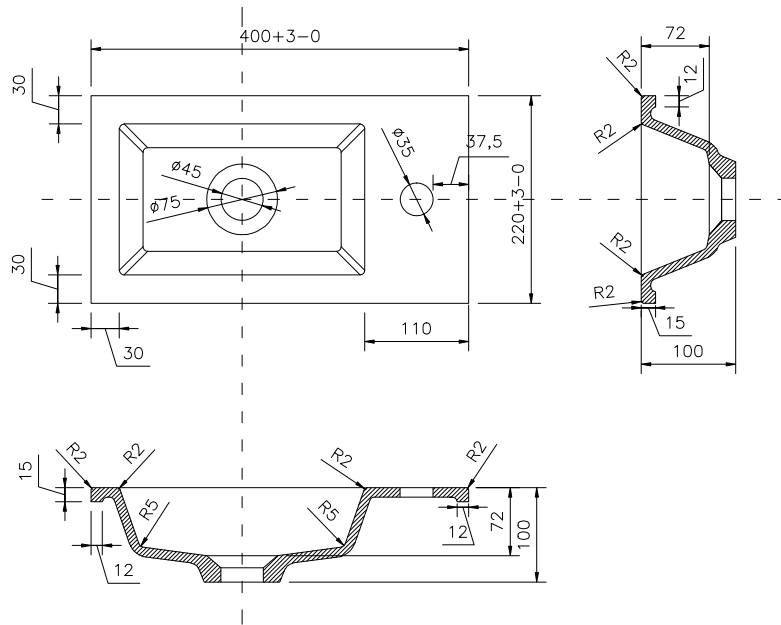

PHOENIX[®]

THE RETAIL BRAND

TECHNICAL DATA SHEET

Range: Liri Furniture

Type: 40 Floor Standing 1 Door Unit & Mineral Cast Basin

Code: N060163TH N060463TH N060563TH N060763TH

Version/Date: v2 05/22

Information: