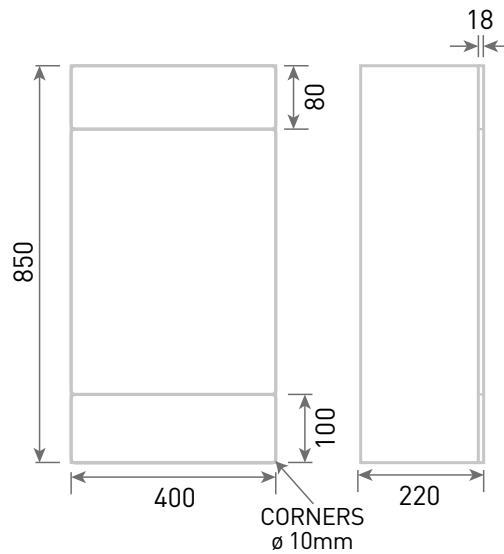

PHOENIX[®]

THE RETAIL BRAND

TECHNICAL DATA SHEET

Range: Liri Furniture

Type: 40 Floor Standing 1 Door Unit & Mineral Cast Basin

Code: N060163TH N060463TH N060563TH N060763TH

Version/Date: v2 05/22

Information: