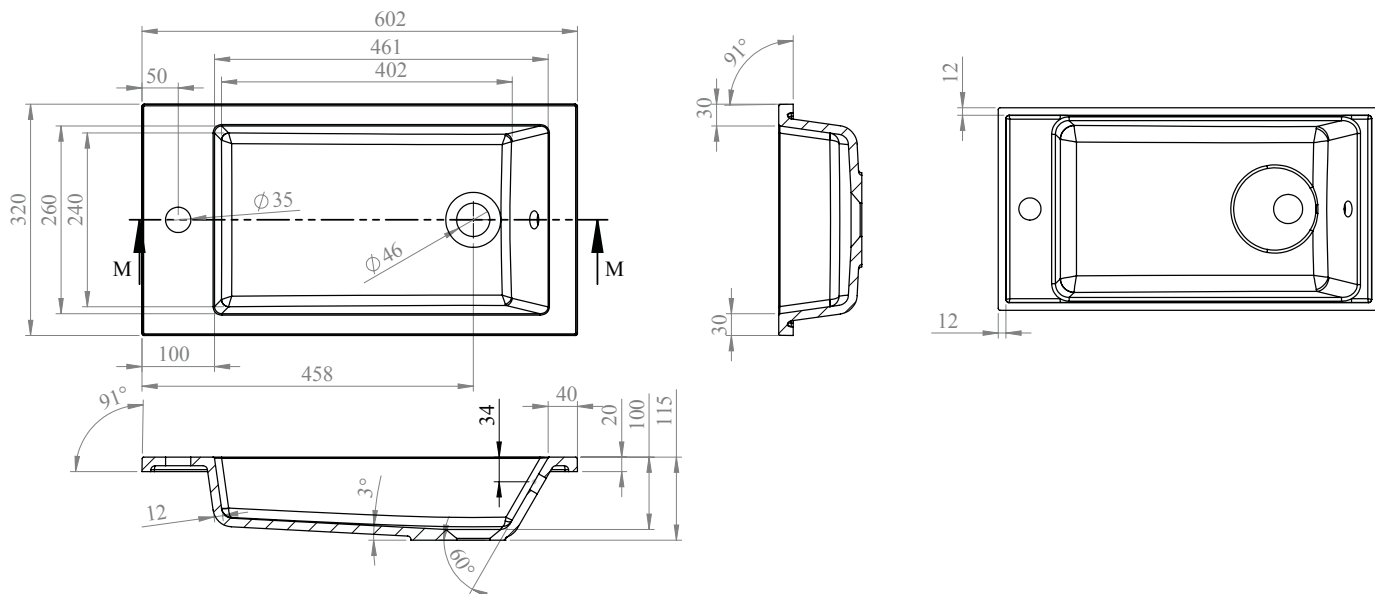

Range: Liri Furniture

Type: 60 Floor Standing 2 Drawer Unit & Mineral Cast Basin

Code: N060126TH N060426TH N060526TH N060726TH

Version/Date: v2 05/22

**Information:**

**Guarantee/Aftercare:** During installation extra care must be taken to avoid damaging the fittings. We provide a guarantee against faulty manufacture or materials (excluding serviceable parts), providing they have been installed, cared for and used in accordance with our instructions and good plumbing practice.