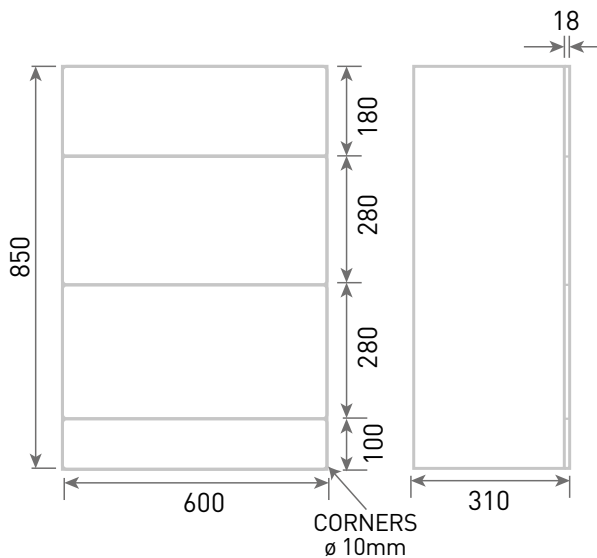

Range: Liri Furniture

Type: 60 Floor Standing 2 Drawer Unit & Mineral Cast Basin

Code: N060126TH N060426TH N060526TH N060726TH

Version/Date: v2 05/22

**Information:**

**Guarantee/Aftercare:** During installation extra care must be taken to avoid damaging the fittings. We provide a guarantee against faulty manufacture or materials (excluding serviceable parts), providing they have been installed, cared for and used in accordance with our instructions and good plumbing practice.