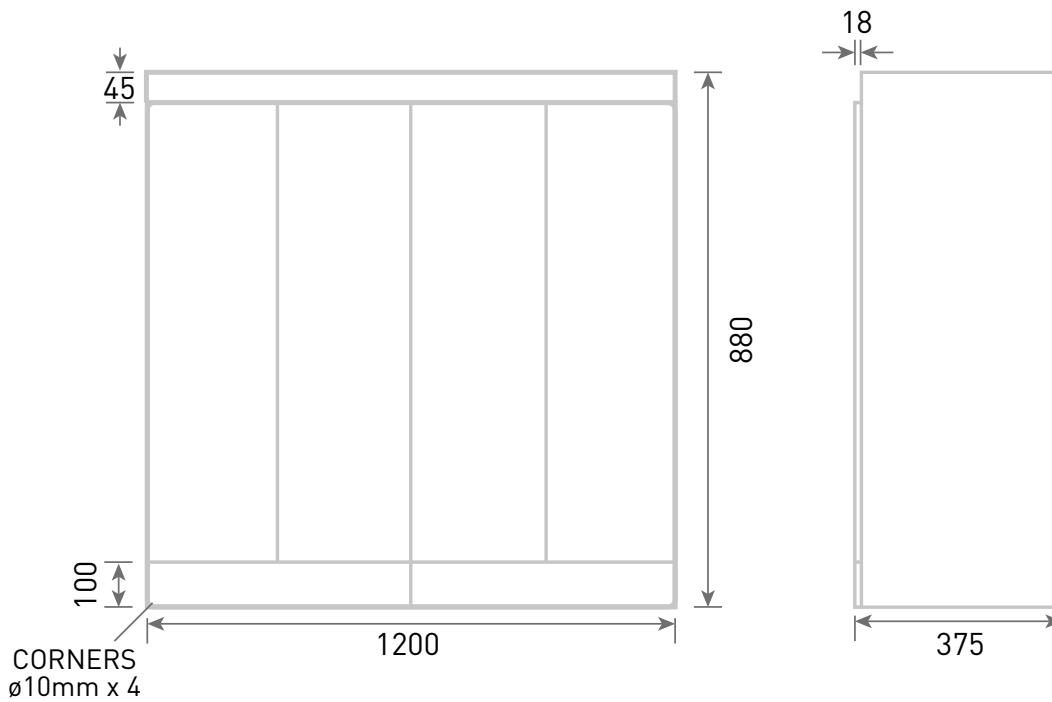

Range: Furniture

Type: Lune 120 Floor Unit & Double Basin NH/TH

Code: N040172 N040272 N040372 N040472 N040572 N040772 NH/TH

Version/Date: v1 02/21

Information:
NH - No taphole
TH - 1 taphole

Guarantee/Aftercare: During installation extra care must be taken to avoid damaging the fittings. We provide a guarantee against faulty manufacture or materials (excluding serviceable parts), providing they have been installed, cared for and used in accordance with our instructions and good plumbing practice.