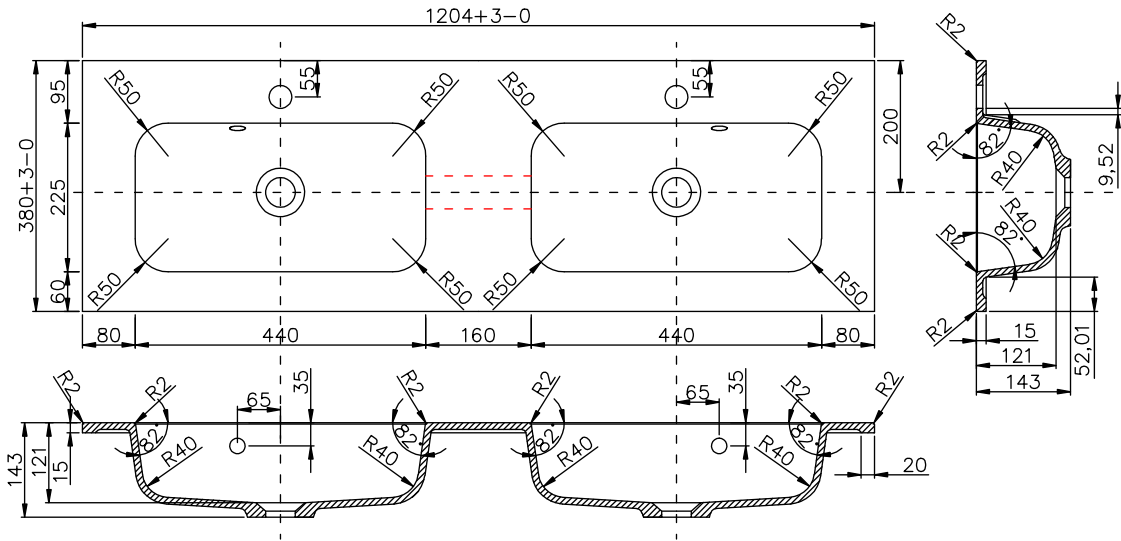

Range: Furniture

Type: Lune 120 Floor Unit & Double Basin NH/TH

Code: N040172 N040272 N040372 N040472 N040572 N040772 NH/TH

Version/Date: v1 02/21

Information:
NH - No taphole
TH - 1 taphole

Guarantee/Aftercare: During installation extra care must be taken to avoid damaging the fittings. We provide a guarantee against faulty manufacture or materials (excluding serviceable parts), providing they have been installed, cared for and used in accordance with our instructions and good plumbing practice.