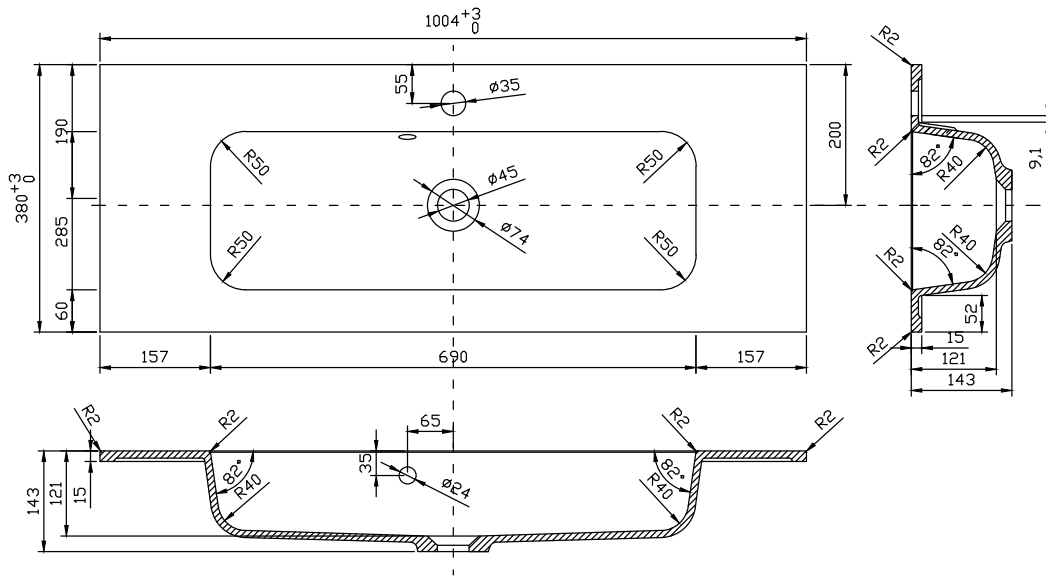

Range: Furniture

Type: Lune 100 Floor Unit & Basin

Code: N040170 N040270 N040370 N040470 N040570 N040770 NH/TH

Version/Date: v1 02/21

Information:
NH - No taphole
TH - 1 taphole

Guarantee/Aftercare: During installation extra care must be taken to avoid damaging the fittings. We provide a guarantee against faulty manufacture or materials (excluding serviceable parts), providing they have been installed, cared for and used in accordance with our instructions and good plumbing practice.