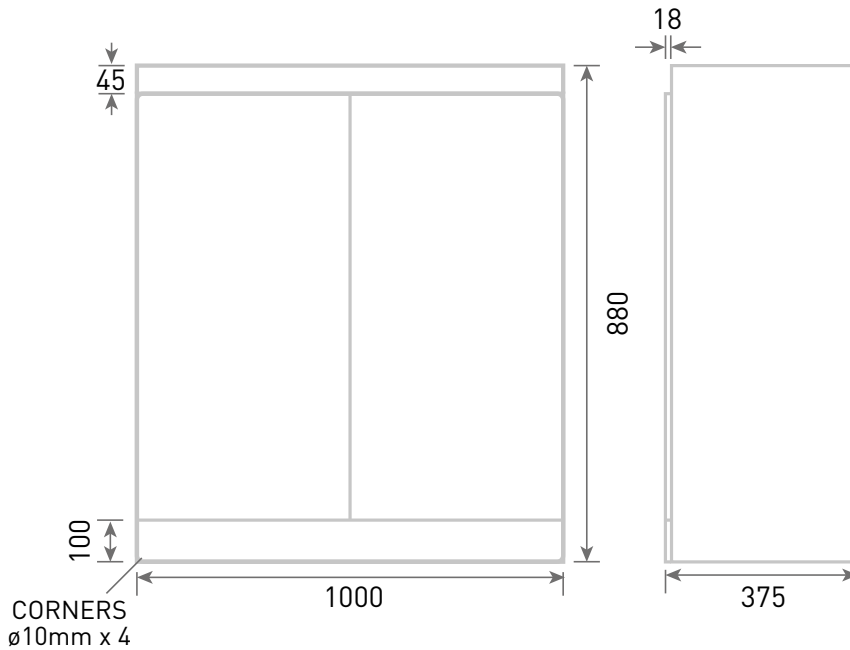

Range: Furniture

Type: Lune 100 Floor Unit & Basin

Code: N040170 N040270 N040370 N040470 N040570 N040770 NH/TH

Version/Date: v1 02/21

Information:
NH - No taphole
TH - 1 taphole

Guarantee/Aftercare: During installation extra care must be taken to avoid damaging the fittings. We provide a guarantee against faulty manufacture or materials (excluding serviceable parts), providing they have been installed, cared for and used in accordance with our instructions and good plumbing practice.