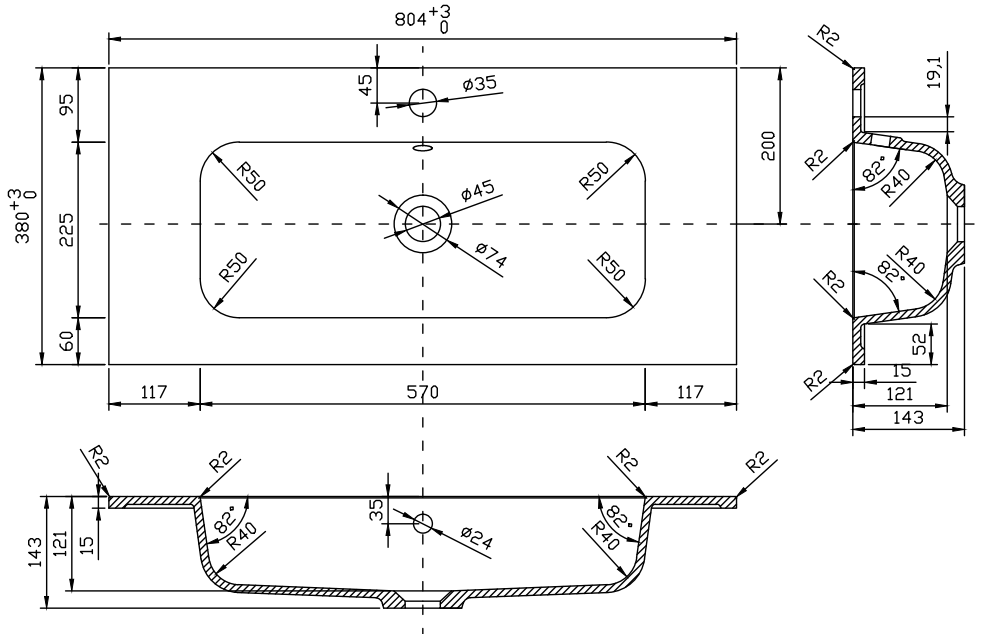

Range: Furniture

Type: Lune 80 Floor Unit & Basin

Code: N040168 N040268 N040368 N040468 N040568 N040768 NH/TH

Version/Date: v1 02/21

Information:
NH - No taphole
TH - 1 taphole

Guarantee/Aftercare: During installation extra care must be taken to avoid damaging the fittings. We provide a guarantee against faulty manufacture or materials (excluding serviceable parts), providing they have been installed, cared for and used in accordance with our instructions and good plumbing practice.