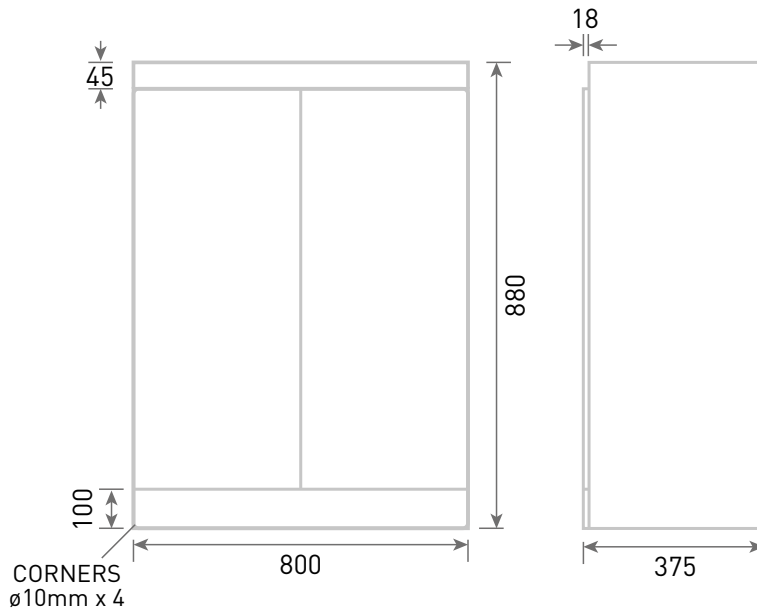

Range: Furniture

Type: Lune 80 Floor Unit & Basin

Code: N040168 N040268 N040368 N040468 N040568 N040768 NH/TH

Version/Date: v1 02/21

Information:
NH - No taphole
TH - 1 taphole

Guarantee/Aftercare: During installation extra care must be taken to avoid damaging the fittings. We provide a guarantee against faulty manufacture or materials (excluding serviceable parts), providing they have been installed, cared for and used in accordance with our instructions and good plumbing practice.