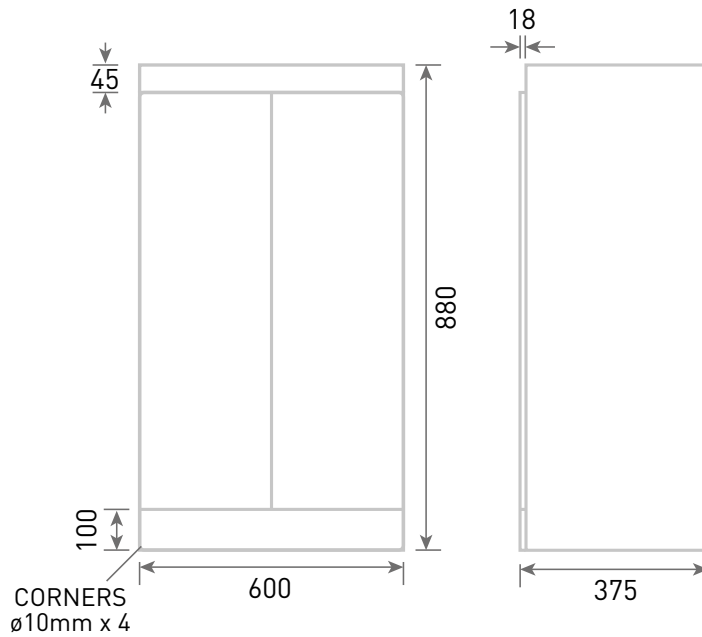

Range: Furniture

Type: Lune 60 Floor Unit & Basin

Code: N040166 N040266 N040366 N040466 N040566 N040766 NH/TH

Version/Date: v1 02/21

Information:
NH - No taphole
TH - 1 taphole

Guarantee/Aftercare: During installation extra care must be taken to avoid damaging the fittings. We provide a guarantee against faulty manufacture or materials (excluding serviceable parts), providing they have been installed, cared for and used in accordance with our instructions and good plumbing practice.