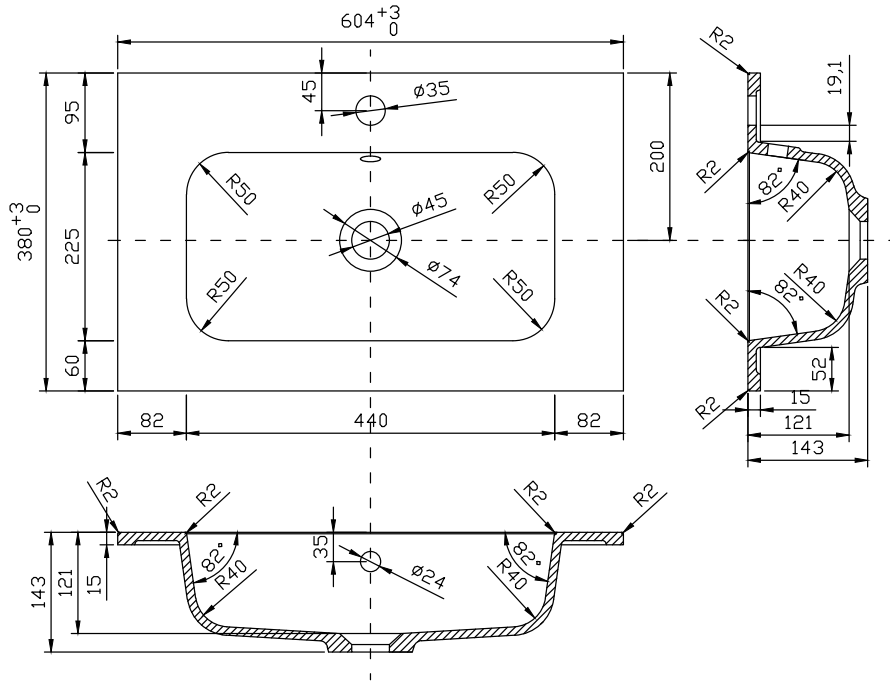

Range: Furniture

Type: Lune 60 Floor Unit & Basin

Code: N040166 N040266 N040366 N040466 N040566 N040766 NH/TH

Version/Date: v1 02/21

Information:
NH - No taphole
TH - 1 taphole

Guarantee/Aftercare: During installation extra care must be taken to avoid damaging the fittings. We provide a guarantee against faulty manufacture or materials (excluding serviceable parts), providing they have been installed, cared for and used in accordance with our instructions and good plumbing practice.