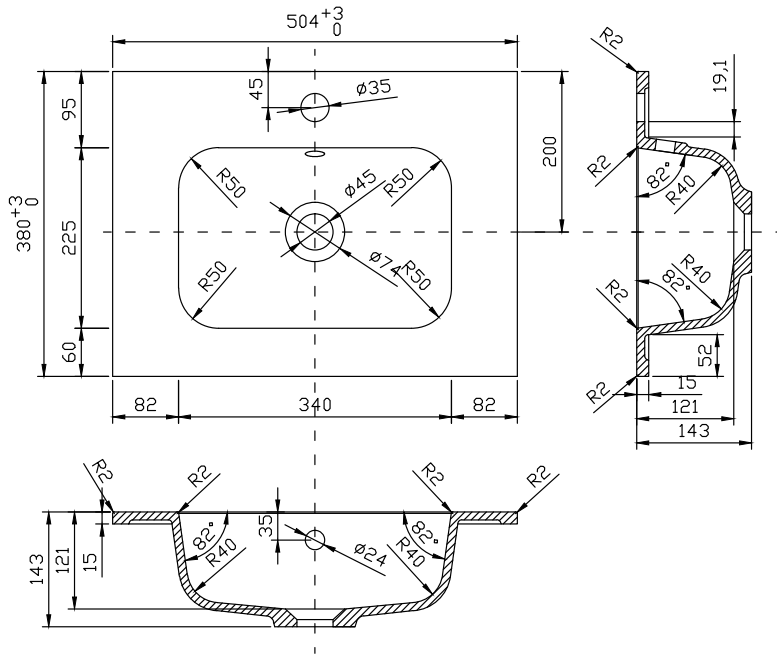

Range: Furniture

Type: Lune 50 Floor Unit & Basin

Code: N040165 N040265 N040365 N040465 N040565 N040765 NH/TH

Version/Date: v1 02/21

Information:
NH - No taphole
TH - 1 taphole

Guarantee/Aftercare: During installation extra care must be taken to avoid damaging the fittings. We provide a guarantee against faulty manufacture or materials (excluding serviceable parts), providing they have been installed, cared for and used in accordance with our instructions and good plumbing practice.