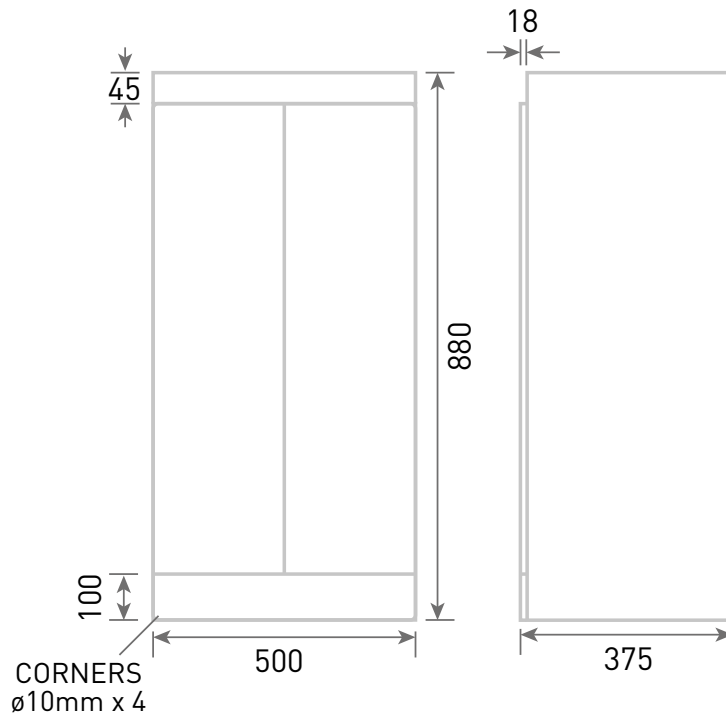

Range: Furniture

Type: Lune 50 Floor Unit & Basin

Code: N040165 N040265 N040365 N040465 N040565 N040765 NH/TH

Version/Date: v1 02/21

Information:
NH - No taphole
TH - 1 taphole

Guarantee/Aftercare: During installation extra care must be taken to avoid damaging the fittings. We provide a guarantee against faulty manufacture or materials (excluding serviceable parts), providing they have been installed, cared for and used in accordance with our instructions and good plumbing practice.