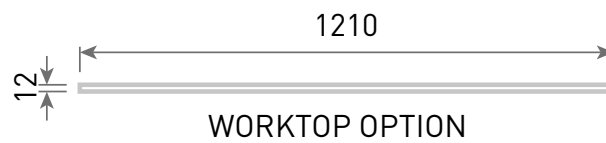

Range: Furniture

Type: Lune 120 Wall Unit & Double Basin/Worktop

Code: N040112 N040212 N040312 N040412 N040512 N040712 NH/TH/WC

Version/Date: v2 02/21

Information:

NH - No taphole

TH - 1 taphole

WC - White Carrara Worktop