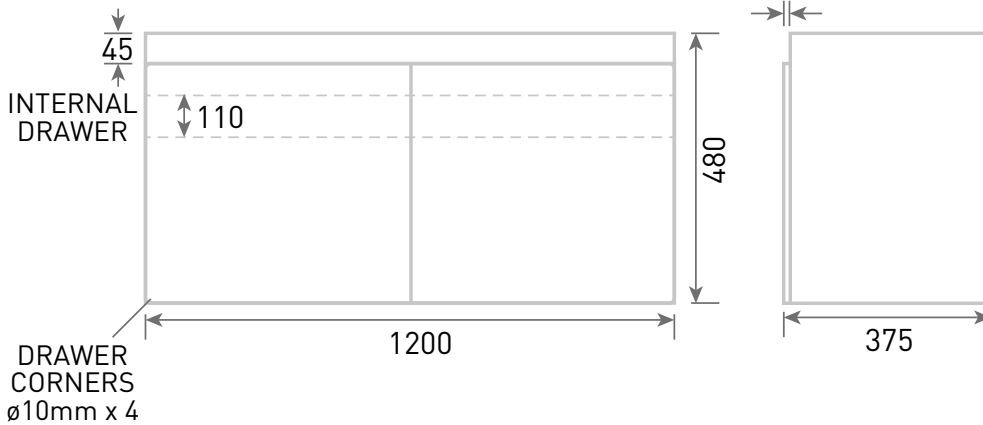

Range: Furniture

Type: Lune 120 Wall Unit & Double Basin/Worktop

Code: N040112 N040212 N040312 N040412 N040512 N040712 NH/TH/WC

Version/Date: v2 02/21

Information:

NH - No taphole

TH - 1 taphole

WC - White Carrara Worktop