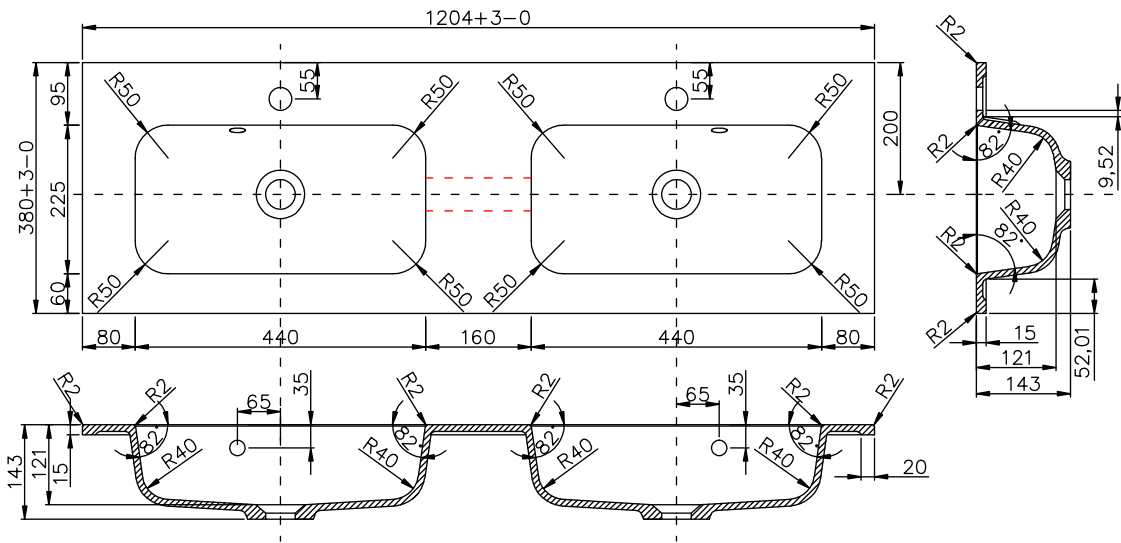

Range: Furniture

Type: Lune 120 Wall Unit & Double Basin/Worktop

Code: N040112 N040212 N040312 N040412 N040512 N040712 NH/TH/WC

Version/Date: v2 02/21

Information:

NH - No taphole

TH - 1 taphole

WC - White Carrara Worktop