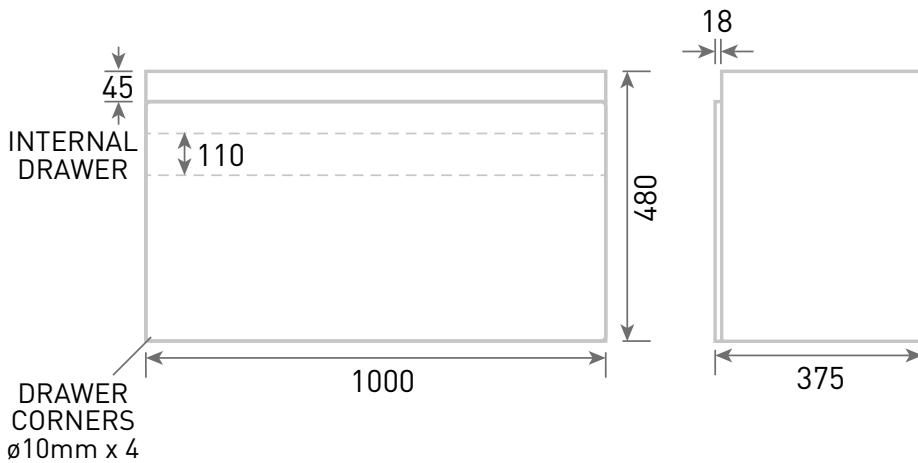

Range: Furniture

Type: Lune 100 Wall Unit & Basin/Worktop

Code: N040110 N040210 N040310 N040410 N040510 N040710 NH/TH/WC

Version/Date: v2 02/21

**Information:**

NH - No taphole

TH - 1 taphole

WC - White Carrara Worktop