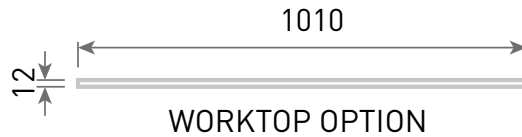

Range: Furniture

Type: Lune 100 Wall Unit & Basin/Worktop

Code: N040110 N040210 N040310 N040410 N040510 N040710 NH/TH/WC

Version/Date: v2 02/21

**Information:**

NH - No taphole

TH - 1 taphole

WC - White Carrara Worktop