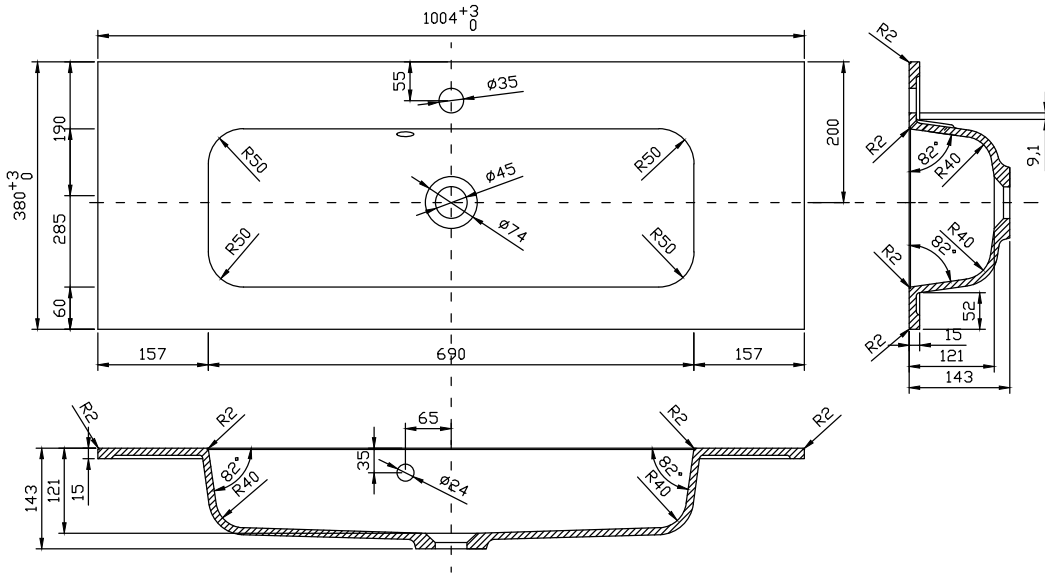

Range: Furniture

Type: Lune 100 Wall Unit & Basin/Worktop

Code: N040110 N040210 N040310 N040410 N040510 N040710 NH/TH/WC

Version/Date: v2 02/21

**Information:**

NH - No taphole

TH - 1 taphole

WC - White Carrara Worktop