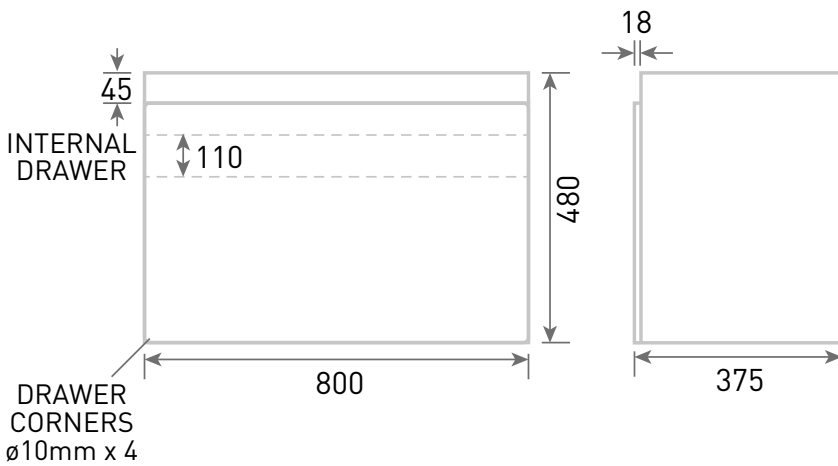

Range: Furniture

Type: Lune 80 Wall Unit & Basin/Worktop

Code: N040108 N040208 N040308 N040408 N040508 N040708 NH/TH/WC

Version/Date: v2 02/21

Information:

NH - No taphole

TH - 1 taphole

WC - White Carrara Worktop