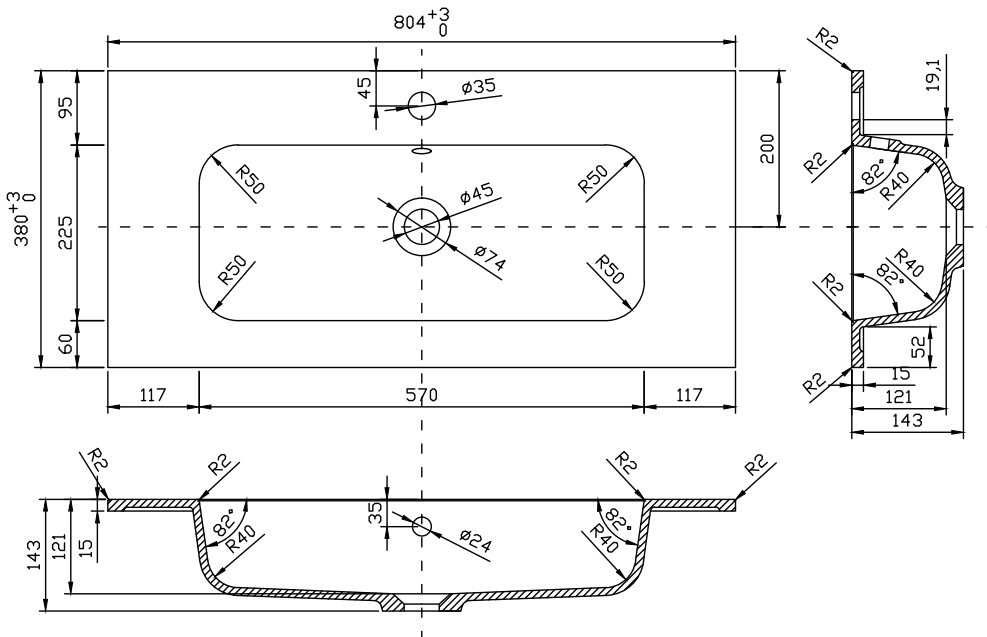

Range: Furniture

Type: Lune 80 Wall Unit & Basin/Worktop

Code: N040108 N040208 N040308 N040408 N040508 N040708 NH/TH/WC

Version/Date: v2 02/21

Information:

NH - No taphole

TH - 1 taphole

WC - White Carrara Worktop