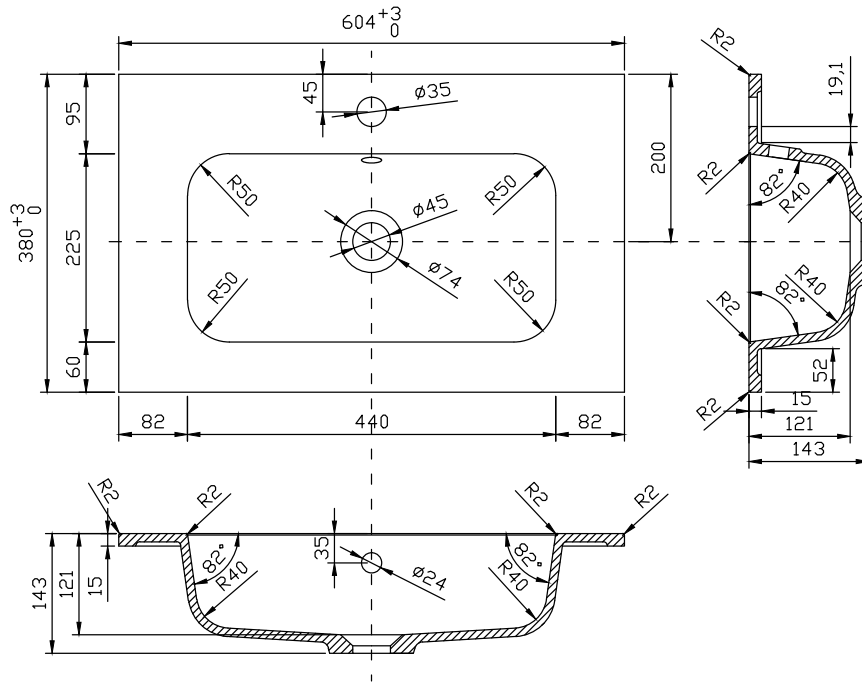

Range: Furniture

Type: Lune 60 Wall Unit & Basin/Worktop

Code: N040106 N040206 N040306 N040406 N040506 N040706 NH/TH/WC

Version/Date: v2 02/21

Information:

NH - No taphole

TH - 1 taphole

WC - White Carrara Worktop