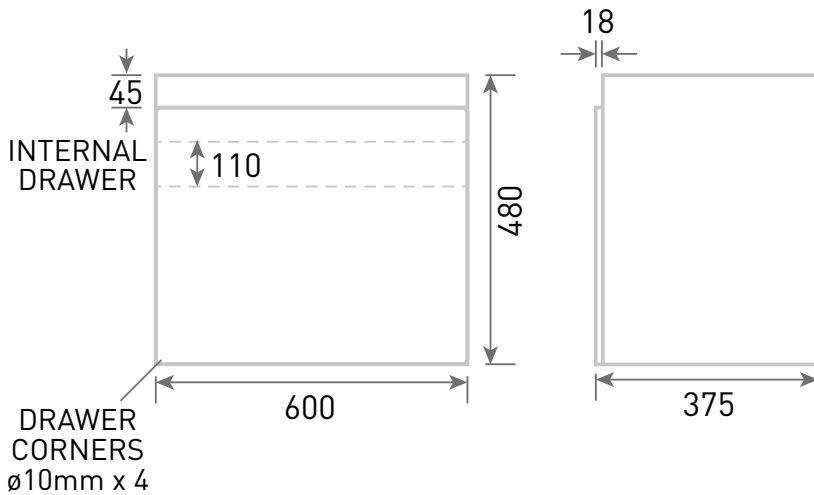

Range: Furniture

Type: Lune 60 Wall Unit & Basin/Worktop

Code: N040106 N040206 N040306 N040406 N040506 N040706 NH/TH/WC

Version/Date: v2 02/21

Information:

NH - No taphole

TH - 1 taphole

WC - White Carrara Worktop