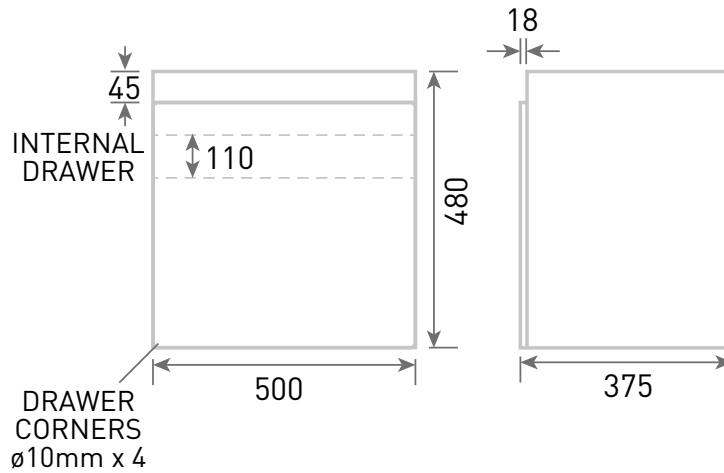

Range: Furniture

Type: Lune 50 Wall Unit & Basin/Worktop

Code: N040105 N040205 N040305 N040405 N040505 N040705 NH/TH/WC

Version/Date: v2 02/21

Information:

NH - No taphole

TH - 1 taphole

WC - White Carrara Worktop