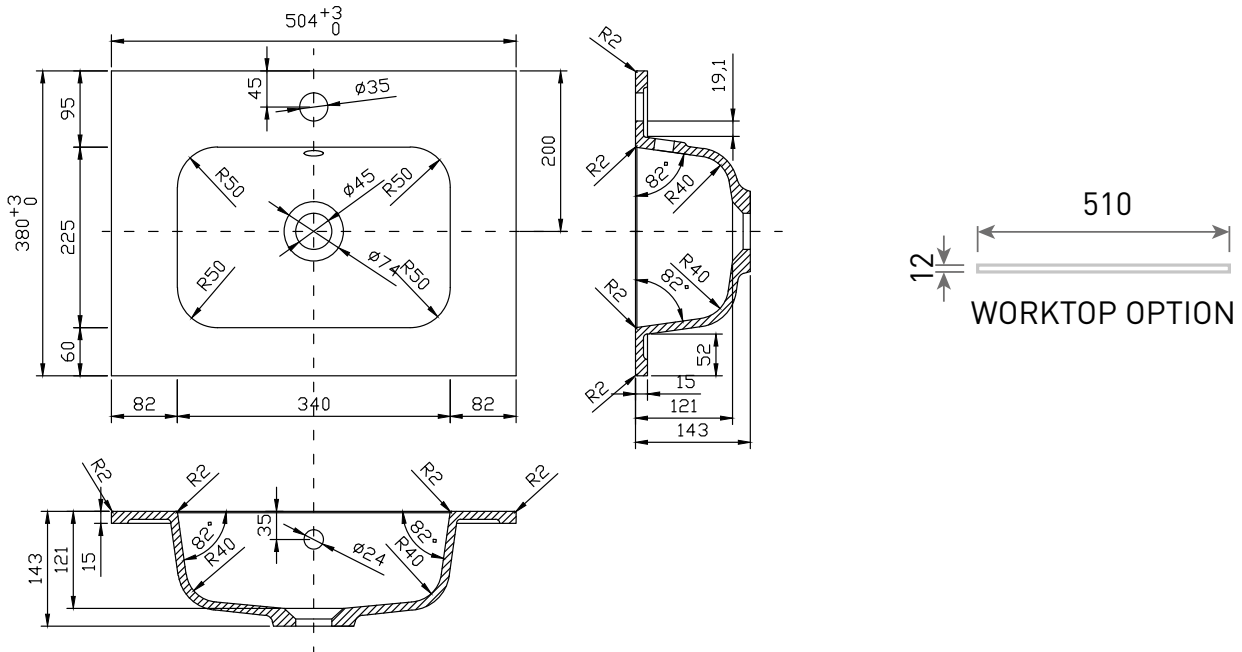

Range: Furniture

Type: Lune 50 Wall Unit & Basin/Worktop

Code: N040105 N040205 N040305 N040405 N040505 N040705 NH/TH/WC

Version/Date: v2 02/21

Information:

NH - No taphole

TH - 1 taphole

WC - White Carrara Worktop