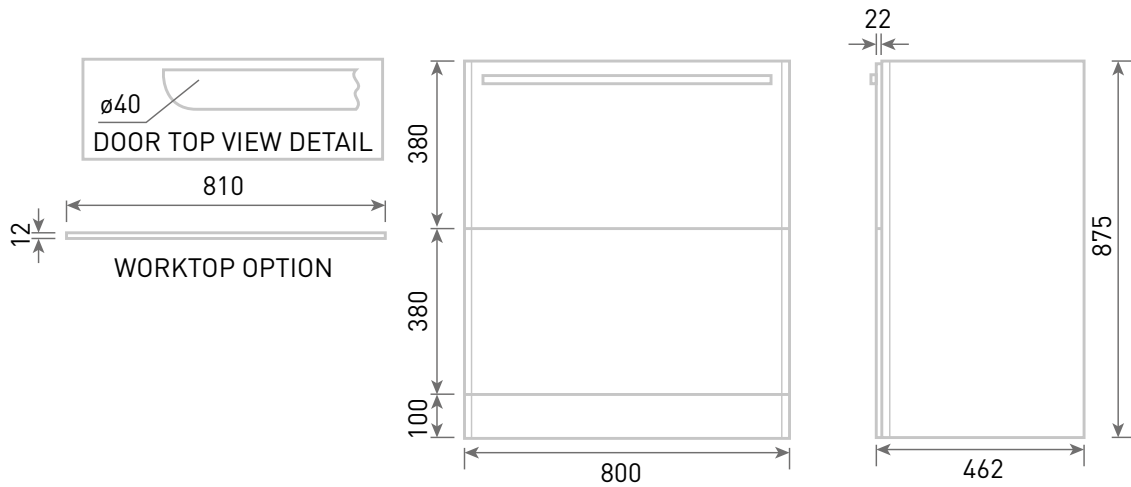

Range: Furniture

Type: Wye - 80 Floor

Code: N030128 N030228 N030328 N030428 N030528 N030728 NH/TH

Version/Date: v2 02/21

Colour - Unit:

Gloss White

Dove Grey Gloss

Stone Matt