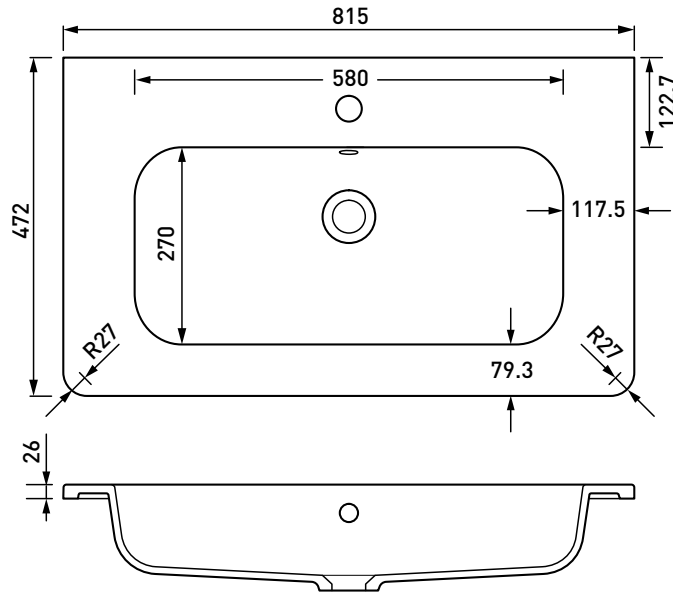

Range: Furniture

Type: Wye - 80 Floor

Code: N030128 N030228 N030328 N030428 N030528 N030728 NH/TH

Version/Date: v2 02/21

Colour - Unit:

Gloss White

Dove Grey Gloss

Stone Matt