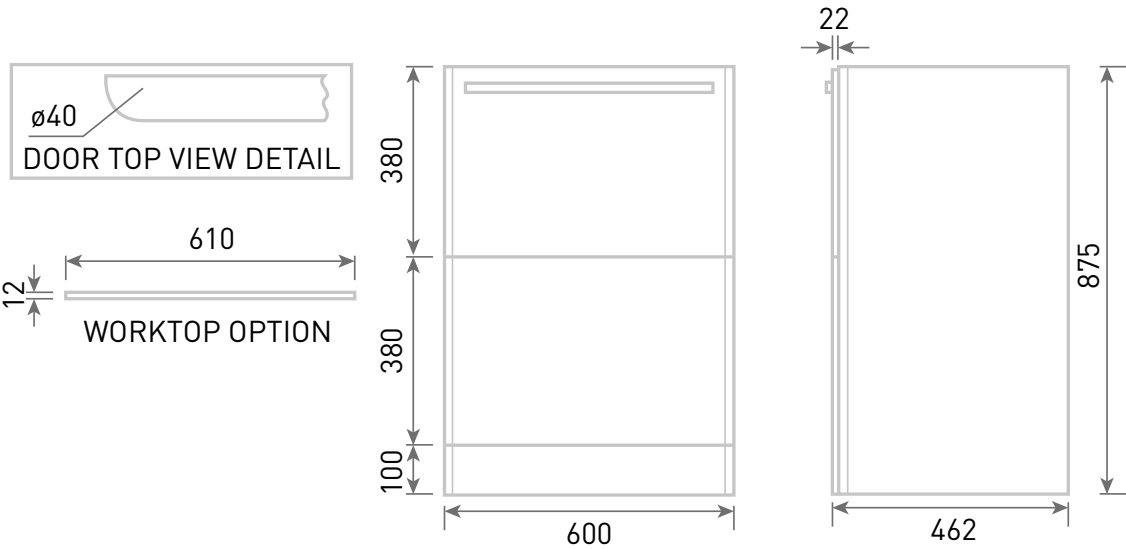

Range: Furniture

Type: Wye - 60 Floor, Basin: NH/TH

Code: N030126 N030226 N030326 N030426 N030526 N030726

Version/Date: v2 02/21

Colour - Unit:

Gloss White

Dove Grey Gloss

Stone Matt