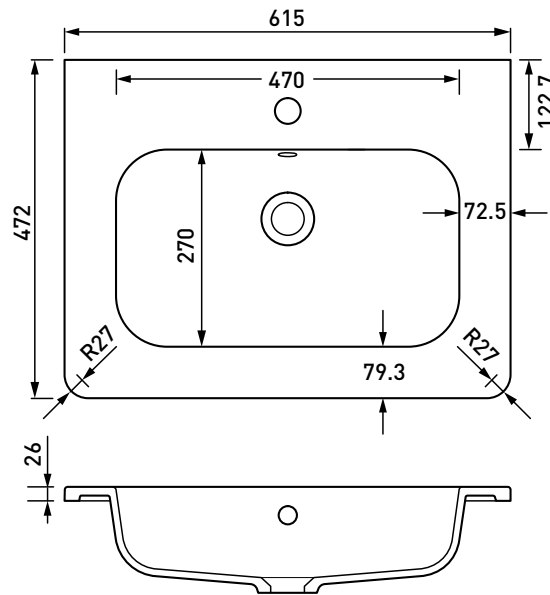

Range: Furniture

Type: Wye - 60 Floor, Basin: NH/TH

Code: N030126 N030226 N030326 N030426 N030526 N030726

Version/Date: v2 02/21

Colour - Unit:

Gloss White

Dove Grey Gloss

Stone Matt