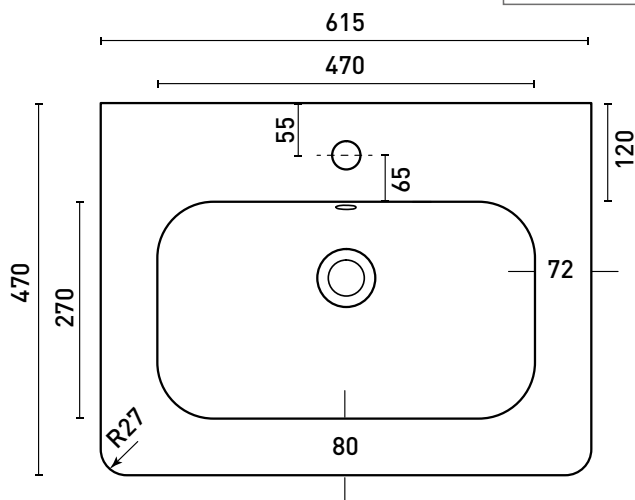

Range: Wye Furniture

Type: 60 Wall Mounted 2 Drawer Unit & Basin/Worktop

Code: N030116 N030216 N030316 N030416 N030516 N030716 NH/TH

Version/Date: v1 05/22

Mineral Cast 0/1 Taphole

Guarantee/Aftercare: During installation extra care must be taken to avoid damaging the fittings. We provide a guarantee against faulty manufacture or materials (excluding serviceable parts), providing they have been installed, cared for and used in accordance with our instructions and good plumbing practice.