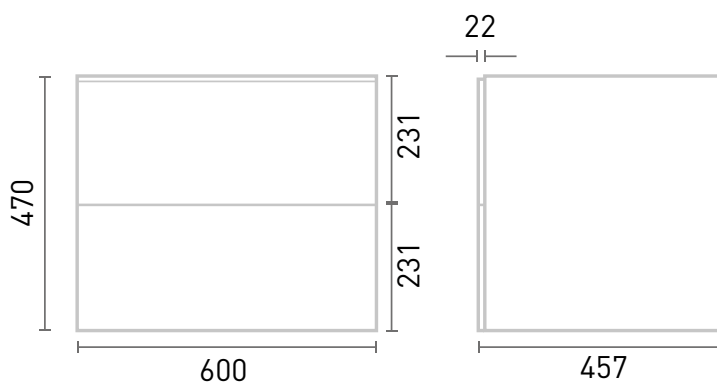

Range: Wye Furniture

Type: 60 Wall Mounted 2 Drawer Unit & Basin/Worktop

Code: N030116 N030216 N030316 N030416 N030516 N030716 NH/TH

Version/Date: v1 05/22

Mineral Cast 0/1 Taphole

Guarantee/Aftercare: During installation extra care must be taken to avoid damaging the fittings. We provide a guarantee against faulty manufacture or materials (excluding serviceable parts), providing they have been installed, cared for and used in accordance with our instructions and good plumbing practice.