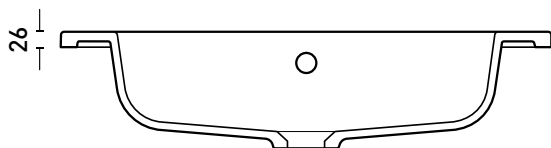

Range: Wye Furniture

Type: 60 Wall Mounted 2 Drawer Unit & Basin/Worktop

Code: N030116 N030216 N030316 N030416 N030516 N030716 NH/TH

Version/Date: v1 05/22

Mineral Cast 0/1 Taphole

Guarantee/Aftercare: During installation extra care must be taken to avoid damaging the fittings. We provide a guarantee against faulty manufacture or materials (excluding serviceable parts), providing they have been installed, cared for and used in accordance with our instructions and good plumbing practice.