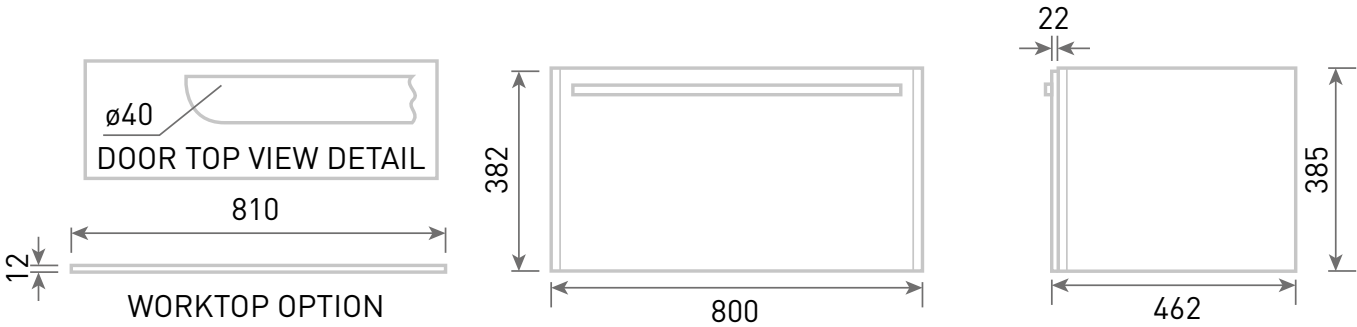

Range: Furniture
Type: Wye - 80 Wall, Worktop: WC/NQ
Code: N030108 N030208 N030308 N030408 N030508 N030708 NH/TH
Version/Date: v2 02/21

Colour - Unit:

Colour - Worktop:

Guarantee/Aftercare: During installation extra care must be taken to avoid damaging the fittings. We provide a guarantee against faulty manufacture or materials (excluding serviceable parts), providing they have been installed, cared for and used in accordance with our instructions and good plumbing practice.