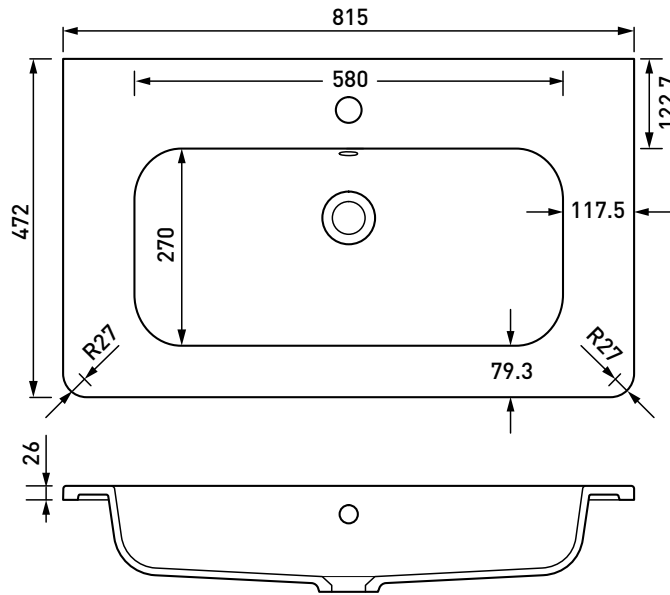

Range: Furniture
Type: Wye - 80 Wall, Worktop: WC/NQ
Code: N030108 N030208 N030308 N030408 N030508 N030708 NH/TH
Version/Date: v2 02/21

Colour - Unit:

Colour - Worktop:

Guarantee/Aftercare: During installation extra care must be taken to avoid damaging the fittings. We provide a guarantee against faulty manufacture or materials (excluding serviceable parts), providing they have been installed, cared for and used in accordance with our instructions and good plumbing practice.