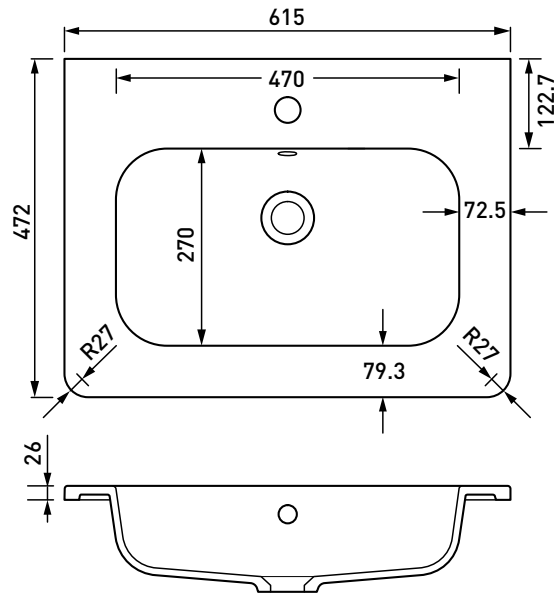

Range: Furniture

Type: Wye - 60 Wall, Worktop: WC/NQ

Code: N030106 N030206 N030306 N030406 N030506 N030706 NH/TH

Version/Date: v2 02/21

Colour - Unit:

Gloss White

Dove Grey Gloss

Stone Matt