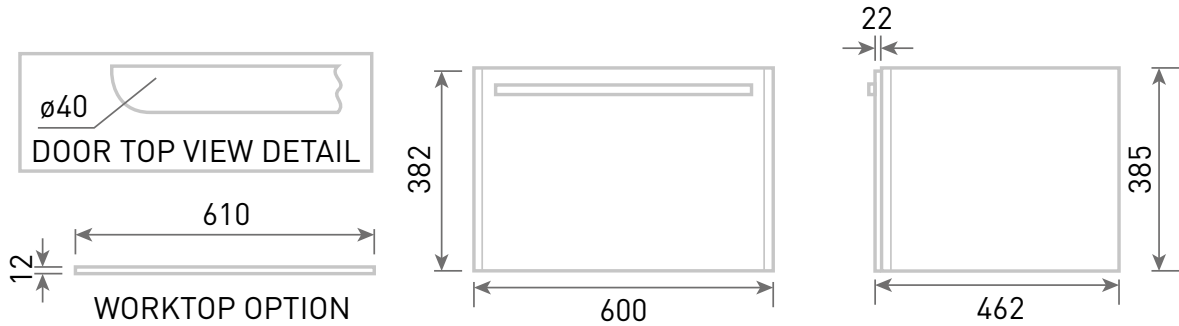

Range: Furniture

Type: Wye - 60 Wall, Worktop: WC/NQ

Code: N030106 N030206 N030306 N030406 N030506 N030706 NH/TH

Version/Date: v2 02/21

Colour - Unit:

Gloss White

Dove Grey Gloss

Stone Matt