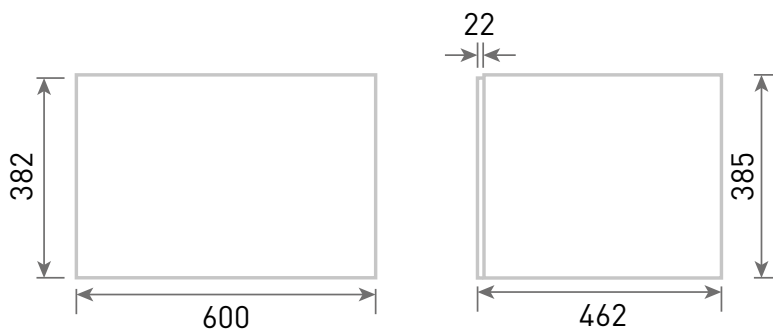

Range: Wye Furniture

Type: 60 Wall Mounted Unit & Basin/Worktop

Code: N030106 N030206 N030306 N030406 N030506 N030706 NH/TH

Version/Date: v3 05/22

Mineral Cast 0/1 Taphole

**Guarantee/Aftercare:** During installation extra care must be taken to avoid damaging the fittings. We provide a guarantee against faulty manufacture or materials (excluding serviceable parts), providing they have been installed, cared for and used in accordance with our instructions and good plumbing practice.