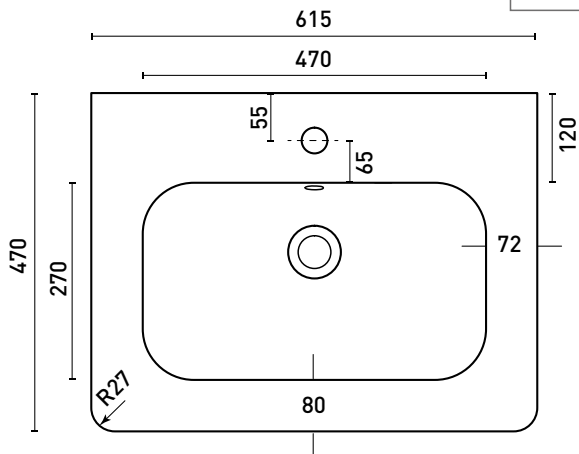

Range: Wye Furniture

Type: 60 Wall Mounted Unit & Basin/Worktop

Code: N030106 N030206 N030306 N030406 N030506 N030706 NH/TH

Version/Date: v3 05/22

Mineral Cast 0/1 Taphole

**Guarantee/Aftercare:** During installation extra care must be taken to avoid damaging the fittings. We provide a guarantee against faulty manufacture or materials (excluding serviceable parts), providing they have been installed, cared for and used in accordance with our instructions and good plumbing practice.