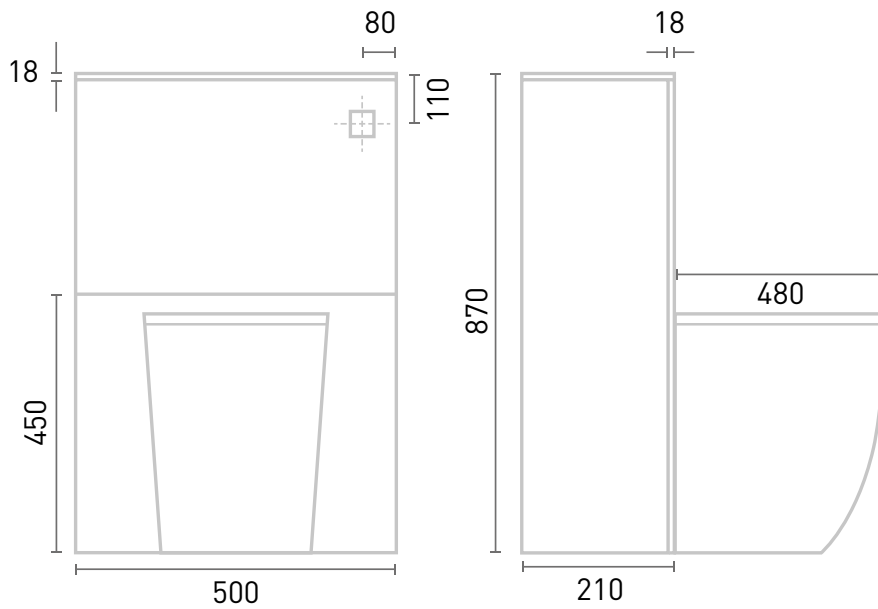

Range: Furniture
 Type: I-Zone - Back to Wall & I-Zone WC
 Code: N010183IZ-N011283IZ
 Version/Date: v2 02/21

Includes concealed cistern

Colour - Unit:

Stone Matt & Light Concrete

Stone Matt & Metal Slate

Matt Graphite & Light Grey Chicago