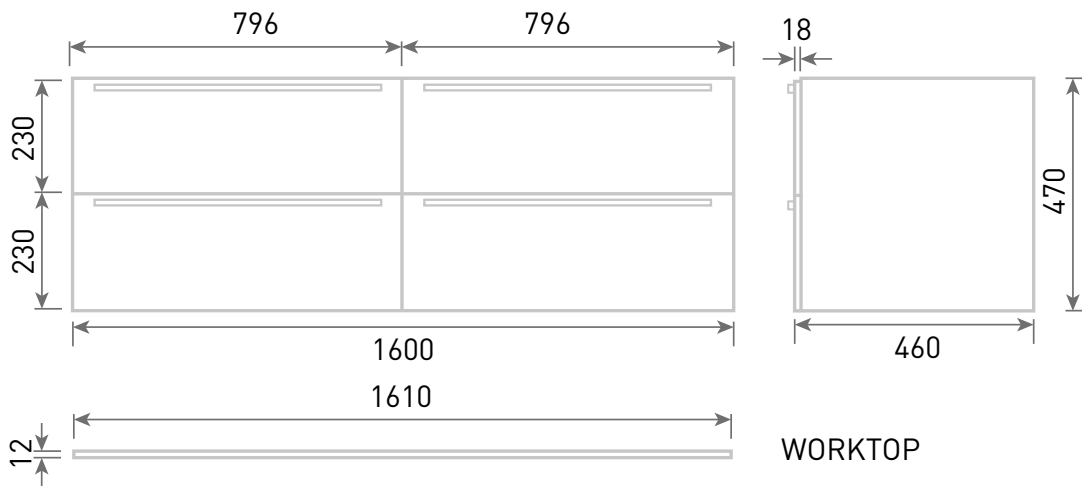

**Range:** Furniture  
**Type:** I-Zone 160 Wall Unit & Worktop  
**Code:** N010114 - N11214 Worktop: CB/SW/NQ/DT/AS/WC  
**Version/Date:** v2 02/21

Colour - Unit:

Colour - Worktop:

Guarantee/Aftercare: During installation extra care must be taken to avoid damaging the fittings. We provide a guarantee against faulty manufacture or materials (excluding serviceable parts), providing they have been installed, cared for and used in accordance with our instructions and good plumbing practice.