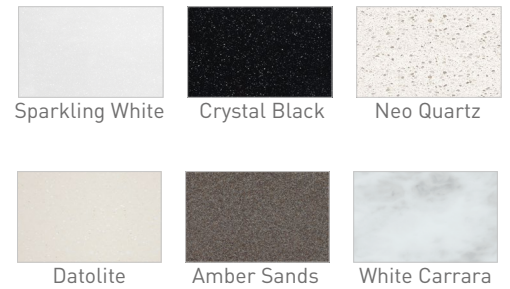

**Range:** Furniture  
**Type:** I-Zone 160 Wall Unit & Worktop  
**Code:** N010114 - N11214 Worktop: CB/SW/NQ/DT/AS/WC  
**Version/Date:** v2 02/21

Colour - Unit:

Colour - Worktop:

Guarantee/Aftercare: During installation extra care must be taken to avoid damaging the fittings. We provide a guarantee against faulty manufacture or materials (excluding serviceable parts), providing they have been installed, cared for and used in accordance with our instructions and good plumbing practice.