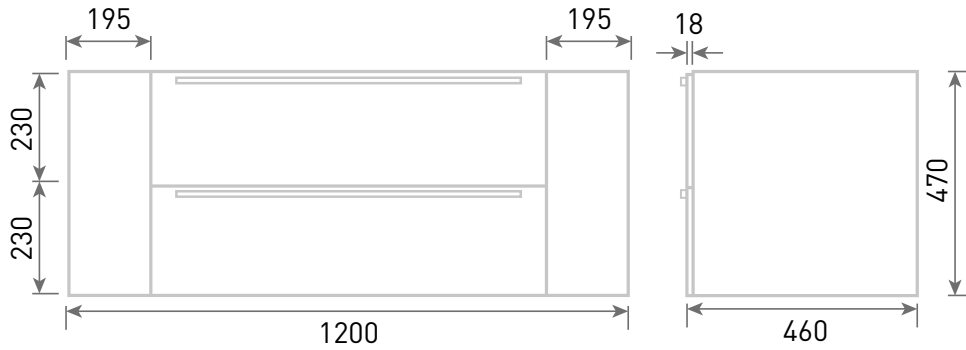

Range: Furniture

Type: I-Zone 120 Wall & Basin: NH/TH 120 Worktop: CB/SW/NQ/DT/AS/WC

Code: N010112 - N011212 & N010113 - N011213

Version/Date: v2 02/21

Colour - Unit:

Stone Matt & Light Concrete

Stone Matt & Metal Slate