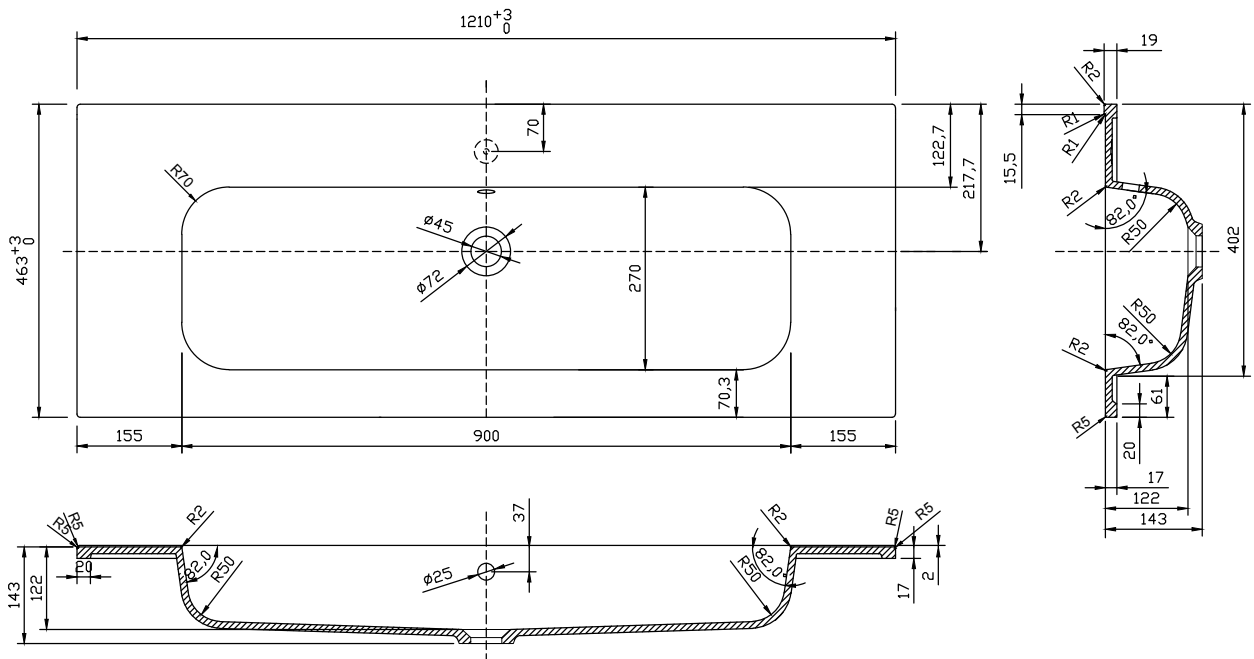

Range: Furniture

Type: I-Zone 120 Wall & Basin: NH/TH 120 Worktop: CB/SW/NQ/DT/AS/WC

Code: N010112 - N011212 & N010113 - N011213

Version/Date: v2 02/21

Colour - Unit:

Stone Matt & Light Concrete

Stone Matt & Metal Slate