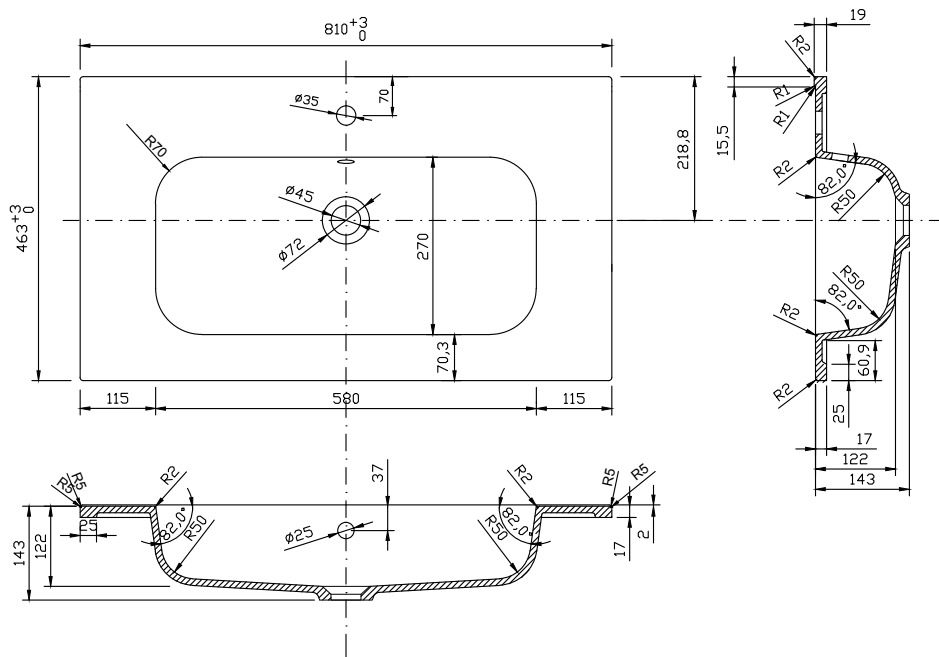

Range: Furniture

Type: I-Zone 80 Wall & Basin: NH/TH 80 Worktop: CB/SW/NQ/DT/AS/WC

Code: N010108 - N011208

Version/Date: v2 02/21

Colour - Unit:

Stone Matt & Light Concrete

Stone Matt & Metal Slate

Matt Graphite & Light Grey Chicago