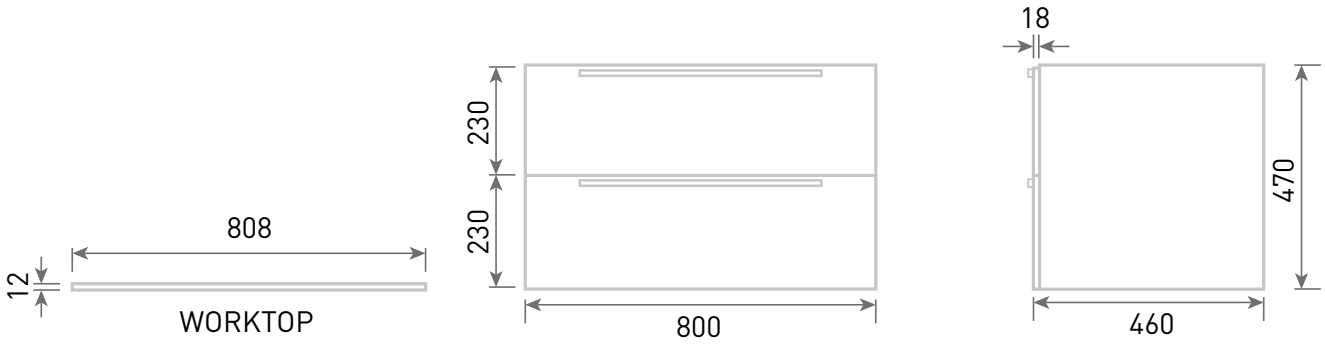

Range: Furniture

Type: I-Zone 80 Wall & Basin: NH/TH 80 Worktop: CB/SW/NQ/DT/AS/WC

Code: N010108 - N011208

Version/Date: v2 02/21

Colour - Unit:

Stone Matt & Light Concrete

Stone Matt & Metal Slate

Matt Graphite & Light Grey Chicago