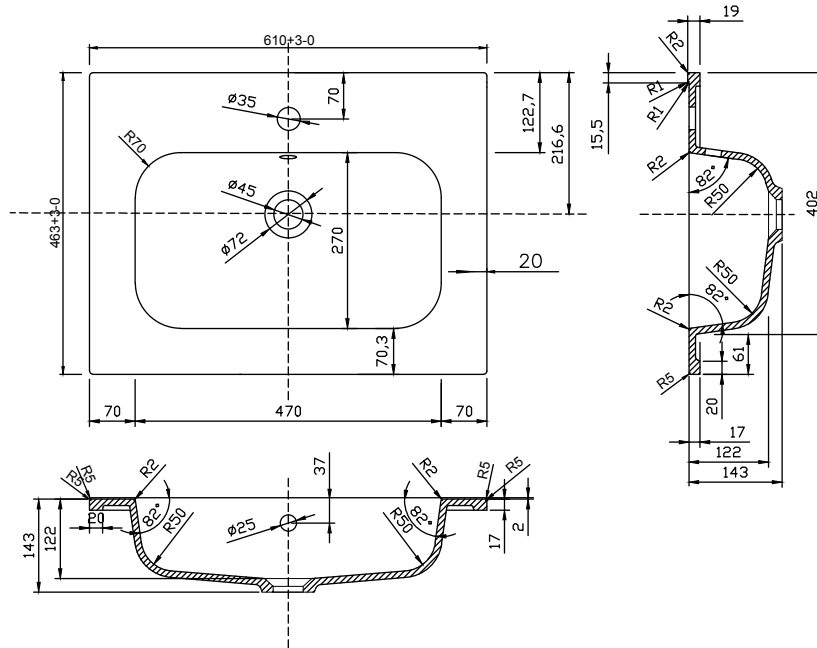

Range: Furniture

Type: I-Zone 60 Wall & Basin: NH/TH 60 Worktop: CB/SW/NQ/DT/AS/WC

Code: N010106 - N011206

Version/Date: v2 02/21

Colour - Unit:

Stone Matt & Light Concrete

Stone Matt & Metal Slate

Matt Graphite & Light Grey Chicago