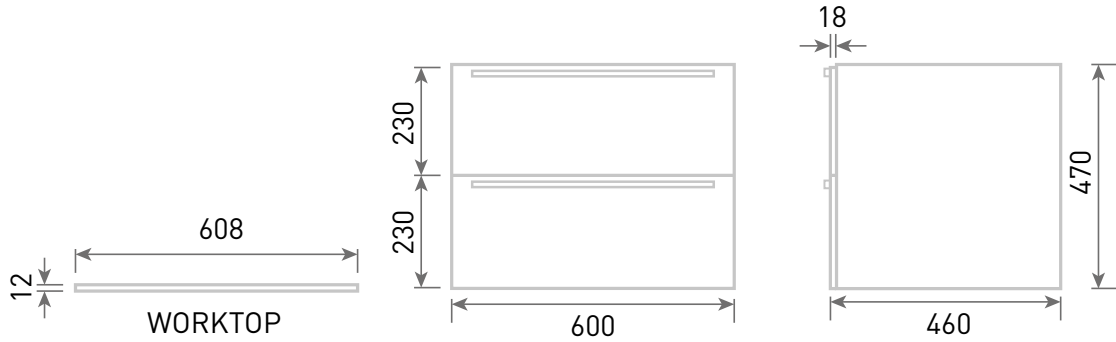

Range: Furniture

Type: I-Zone 60 Wall & Basin: NH/TH 60 Worktop: CB/SW/NQ/DT/AS/WC

Code: N010106 - N011206

Version/Date: v2 02/21

Colour - Unit:

Stone Matt & Light Concrete

Stone Matt & Metal Slate

Matt Graphite & Light Grey Chicago