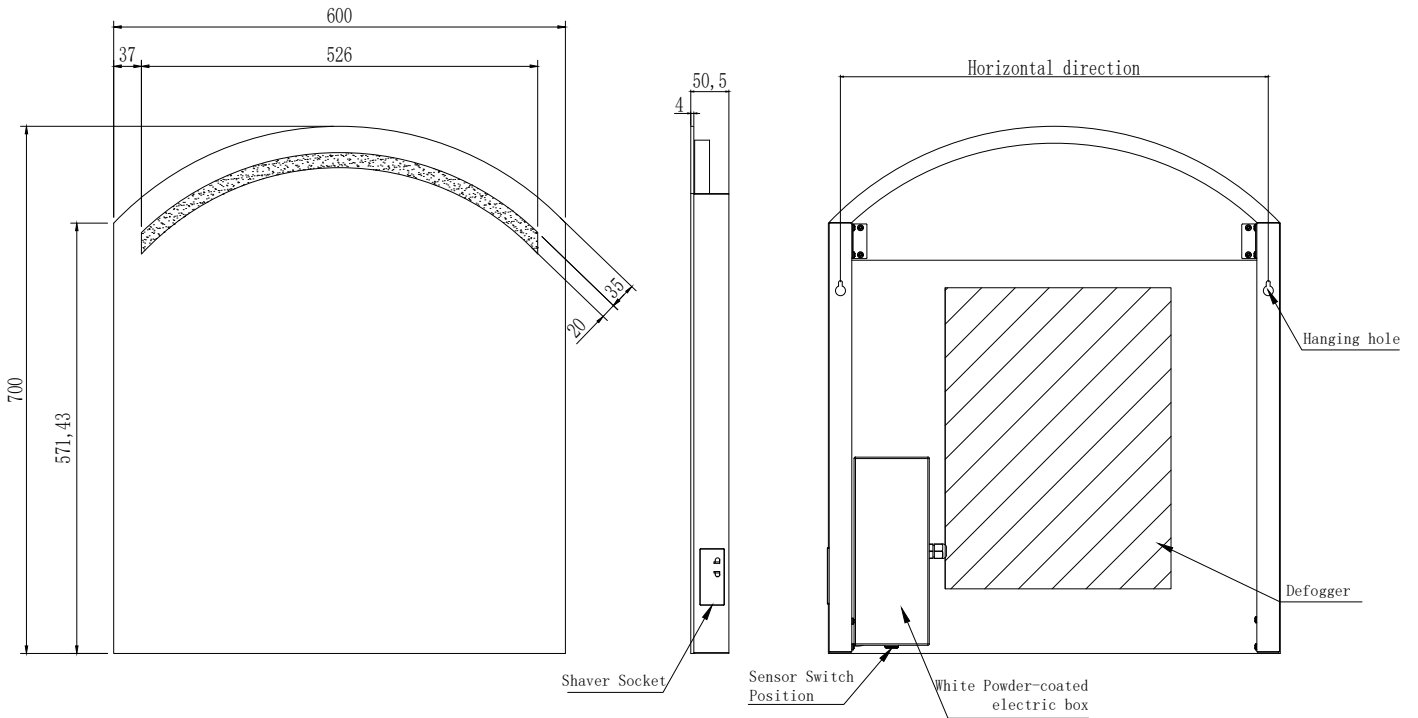

Range:	Mirrors
Type:	Reno LED Mirror
Code:	MI181
Version/Date:	v1 08/21

Information:

Finishes:

Guarantee/Aftercare: During installation extra care must be taken to avoid damaging the fittings. We provide a guarantee against faulty manufacture or materials (excluding serviceable parts), providing they have been installed, cared for and used in accordance with our instructions and good plumbing practice.