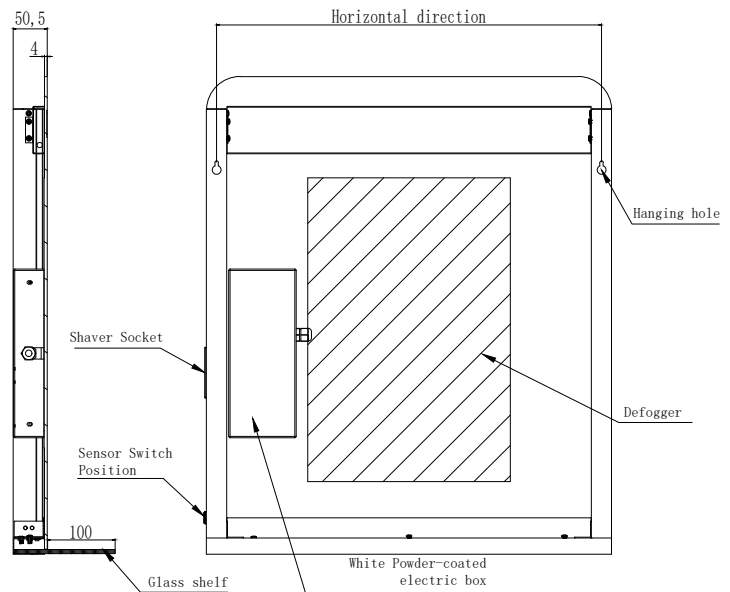

Range: Mirrors  
 Type: Wye LED Mirror  
 Code: MI165  
 Version/Date: v1 08/21

A - A

Information:

Finishes:

**Guarantee/Aftercare:** During installation extra care must be taken to avoid damaging the fittings. We provide a guarantee against faulty manufacture or materials (excluding serviceable parts), providing they have been installed, cared for and used in accordance with our instructions and good plumbing practice.