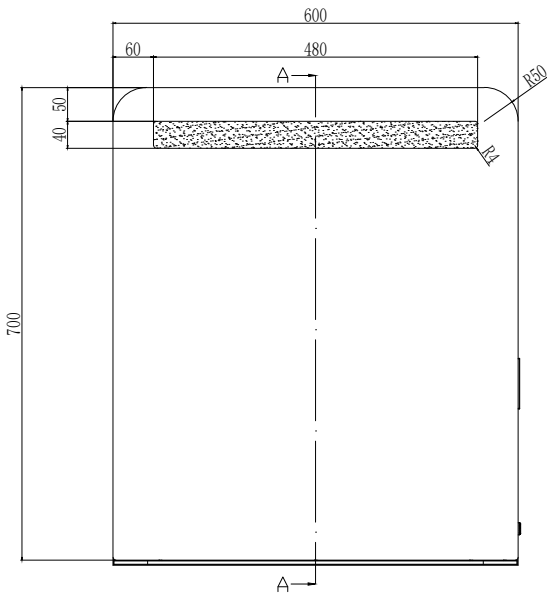

Range: Mirrors  
 Type: Wye LED Mirror  
 Code: MI165  
 Version/Date: v1 08/21

A - A

Information:

Finishes:

**Guarantee/Aftercare:** During installation extra care must be taken to avoid damaging the fittings. We provide a guarantee against faulty manufacture or materials (excluding serviceable parts), providing they have been installed, cared for and used in accordance with our instructions and good plumbing practice.