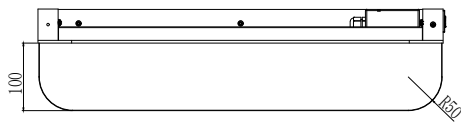

Range: Mirrors  
 Type: Wye LED Mirror  
 Code: MI165  
 Version/Date: v1 08/21

A - A

Information:

Finishes:

**Guarantee/Aftercare:** During installation extra care must be taken to avoid damaging the fittings. We provide a guarantee against faulty manufacture or materials (excluding serviceable parts), providing they have been installed, cared for and used in accordance with our instructions and good plumbing practice.