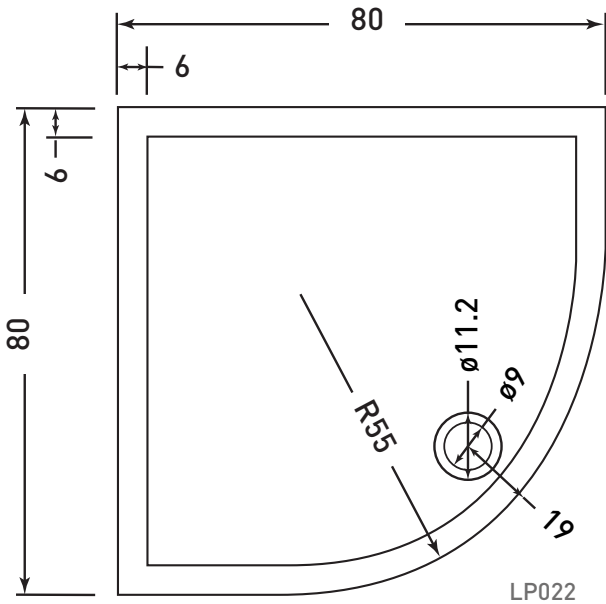

Range:	Shower Trays
Type:	Quadrant
Code:	LP022/LP023/LP038
Version/Date:	v3 04/22

Information: Trays include 90mm waste

Guarantee/Aftercare: During installation extra care must be taken to avoid damaging the fittings. We provide a guarantee against faulty manufacture or materials (excluding serviceable parts), providing they have been installed, cared for and used in accordance with our instructions and good plumbing practice. All products installed in a commercial environment carry a 12 month guarantee. We cannot be held responsible for the use of incorrect dimensions shown for first fix without the actual products on site.

In line with the CE standards for this type of product, there may be a manufacturers tolerance of approximately +/- 2% on the overall dimensions and finish on these products. As per our terms and conditions of guarantee, we cannot be held responsible for the use of dimensions shown for first fix without the actual products on site. All dimensions stated are nominal and are subject to manufacturing tolerances.