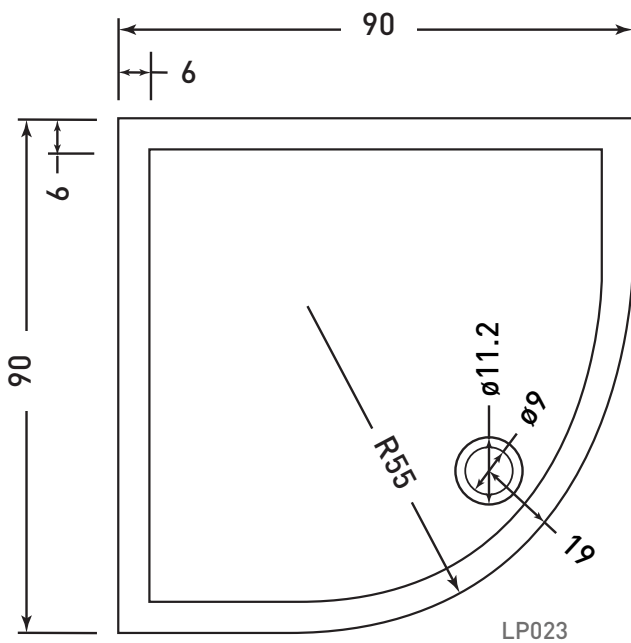

Range:	Shower Trays
Type:	Quadrant
Code:	LP022/LP023/LP038
Version/Date:	v3 04/22

Information: Trays include 90mm waste

Guarantee/Aftercare: During installation extra care must be taken to avoid damaging the fittings. We provide a guarantee against faulty manufacture or materials (excluding serviceable parts), providing they have been installed, cared for and used in accordance with our instructions and good plumbing practice. All products installed in a commercial environment carry a 12 month guarantee. We cannot be held responsible for the use of incorrect dimensions shown for first fix without the actual products on site.

In line with the CE standards for this type of product, there may be a manufacturers tolerance of approximately +/- 2% on the overall dimensions and finish on these products. As per our terms and conditions of guarantee, we cannot be held responsible for the use of dimensions shown for first fix without the actual products on site. All dimensions stated are nominal and are subject to manufacturing tolerances.