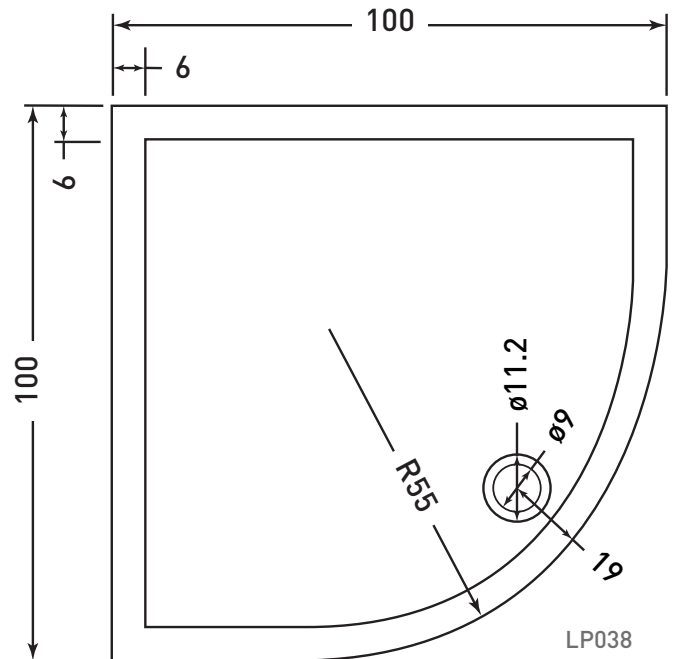

Range:	Shower Trays
Type:	Quadrant
Code:	LP022/LP023/LP038
Version/Date:	v3 04/22

Information: Trays include 90mm waste

Guarantee/Aftercare: During installation extra care must be taken to avoid damaging the fittings. We provide a guarantee against faulty manufacture or materials (excluding serviceable parts), providing they have been installed, cared for and used in accordance with our instructions and good plumbing practice. All products installed in a commercial environment carry a 12 month guarantee. We cannot be held responsible for the use of incorrect dimensions shown for first fix without the actual products on site.

In line with the CE standards for this type of product, there may be a manufacturers tolerance of approximately +/- 2% on the overall dimensions and finish on these products. As per our terms and conditions of guarantee, we cannot be held responsible for the use of dimensions shown for first fix without the actual products on site. All dimensions stated are nominal and are subject to manufacturing tolerances.