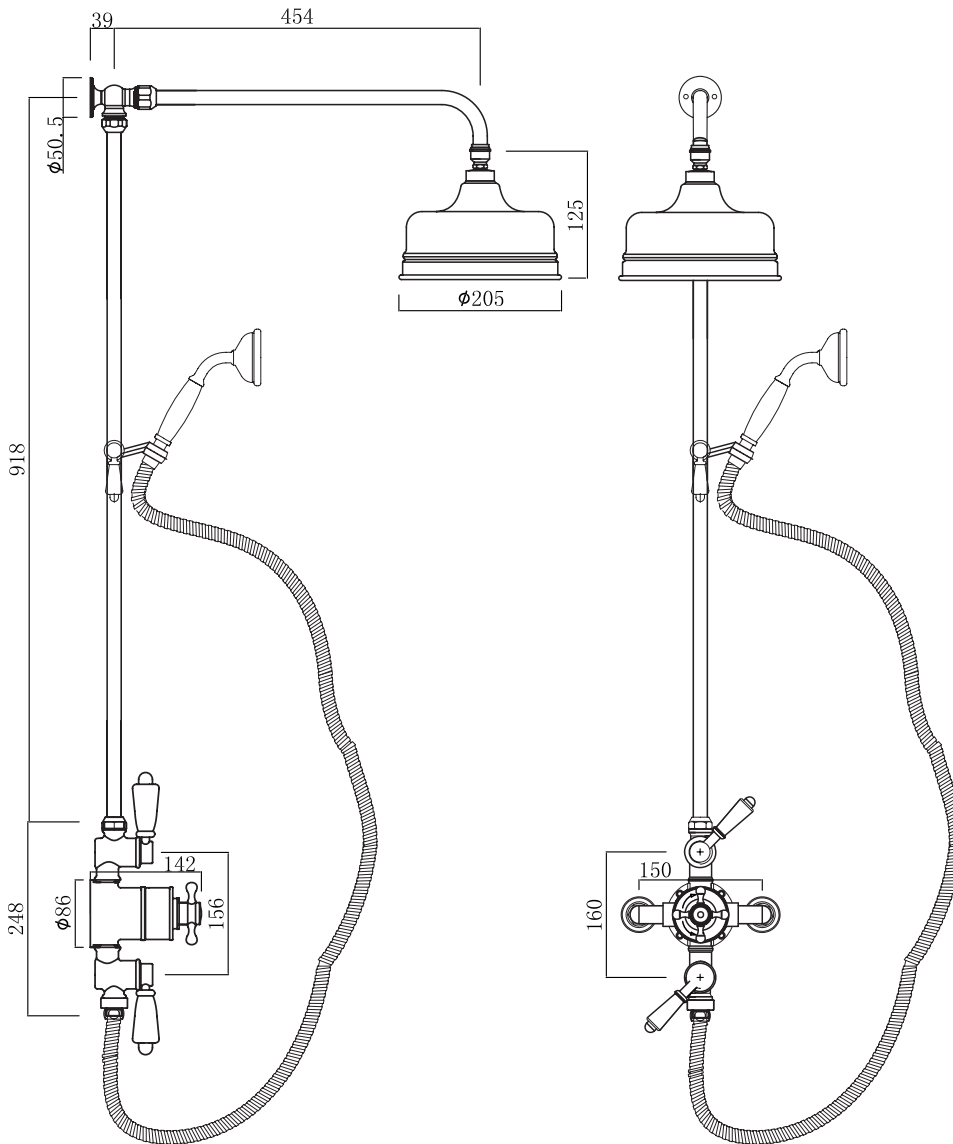

# Phoenix

DESIGNED FOR YOU

Technical Data Sheet

Range: Brassware

Type: Faith Shower Valves

Code: HFVP001

Version/Date: v1 3/17

Information:  
High Pressure

Notes: Drawings may not be to scale. All dimensions in mm unless otherwise stated. Information correct at time of printing but subject to change at any time.