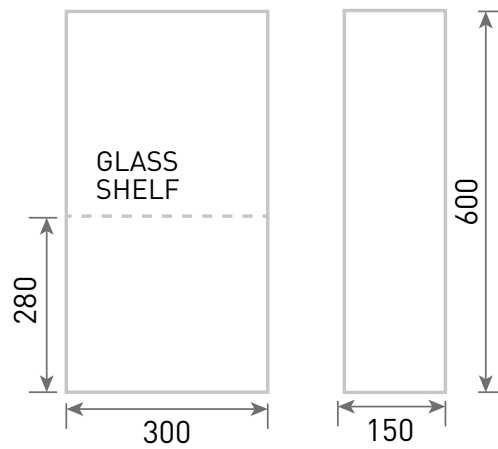

Range:	Furniture
Type:	Konnex Semi Column
Code:	FU608 FU618 FU628 FU638 FU648 FU668 FU688
Version/Date:	v4 05/22

Information:

Shelf
Soft-close door
Universal Opening

Guarantee/Aftercare: During installation extra care must be taken to avoid damaging the fittings. We provide a guarantee against faulty manufacture or materials (excluding serviceable parts), providing they have been installed, cared for and used in accordance with our instructions and good plumbing practice.

Unit Colours: